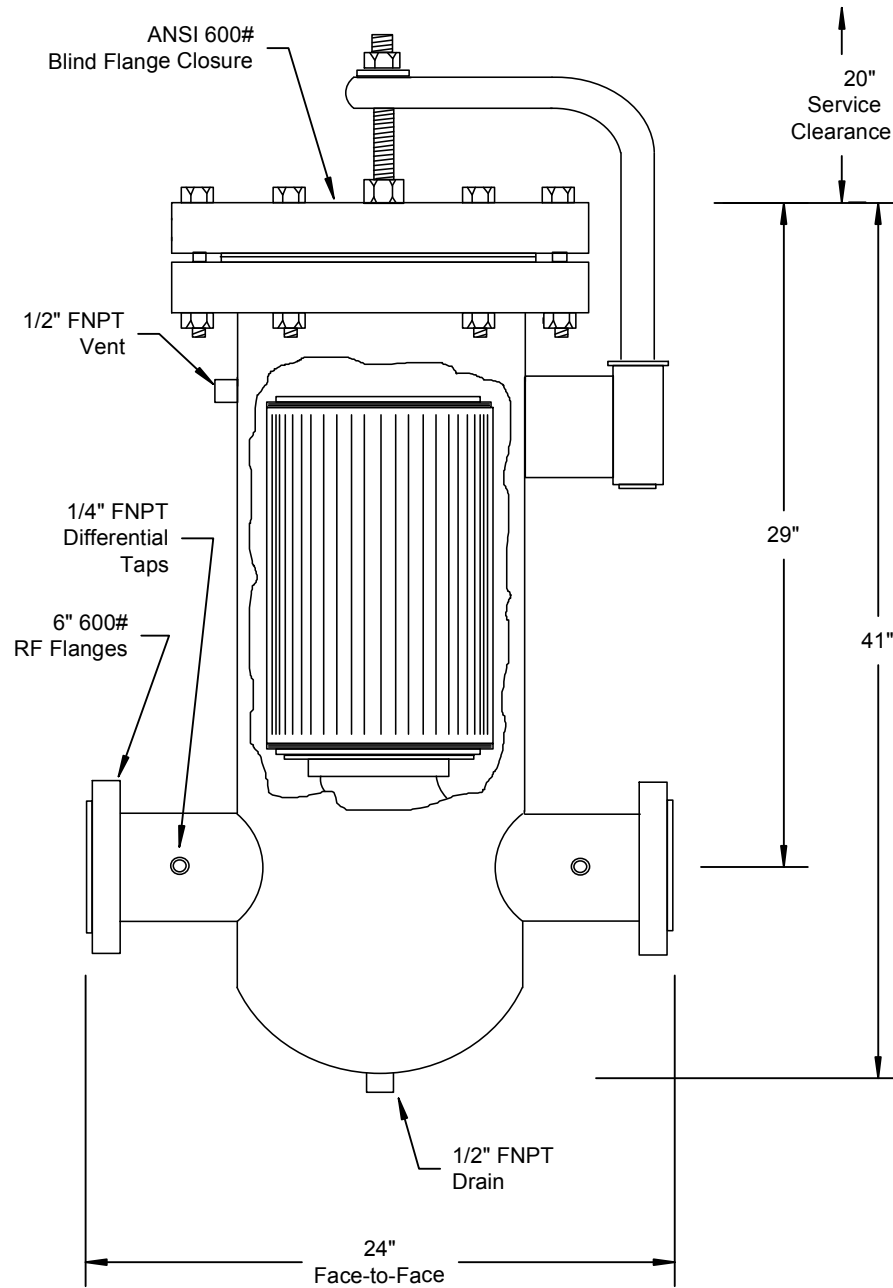

Meter, Valve & Control
877-566-3837

NOTE- Leg supports are optional on this model.

FilterFab
MANUFACTURING CORPORATION
MODEL F6-1480F GAS FILTER