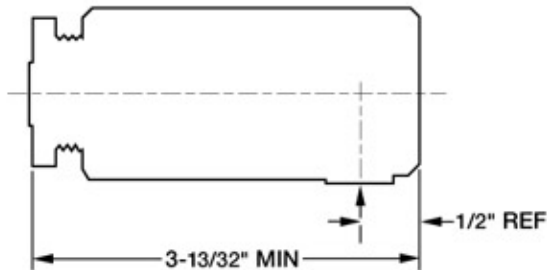

KleanLine Ordering Information

Screwed Filter

Dimensions and Weights – Lbs.

Size	Lbs.	A	B
3/4"	2	6"	1-15/16"
1"	4	9"	2-5/16"
1-1/2"	18-1/2	15"	3-7/8"
2"	19	15"	3-7/8"

Screwed Filter Elements

Size	Size of Element	Number Required	Part Number 5 Micron
3/4"	1-1/4" x 3-5/8"	1	73355G001
1"	1-1/4" x 6-3/16"	1	73355G002
1-1/2"	2-1/2" x 11-5/32"	1	73355G004
2"	2-1/2" x 11-5/32"	1	73355G004

Pilot Filter

Dimensions and Weights – Oz.

Pipe Size	Oz.
1/4" NPT	15

Pilot Filter Element

Size	Size of Element	Number Required	Part Number 5 Micron
1/4" NPT	11/16" x 1-3/4"	1	73408G001

Ordering Information

To order an American Meter KleanLine filter, please specify:

1. Type of Filter
2. Size of Filter
3. Working Pressure
4. ANSI Flange Rating

Distributed By

Meter, Valve & Control
877-566-3837

Type	Flanged	Screwed	Pilot
Size	2, 3, 4, 6, 8, 10, 12	3/4, 1, 1-1/2, 2	1/4
Max. W.P.	175, 275, 720, 1440	160	1000
Element	10 or 25 micron	5 micron	5 micron