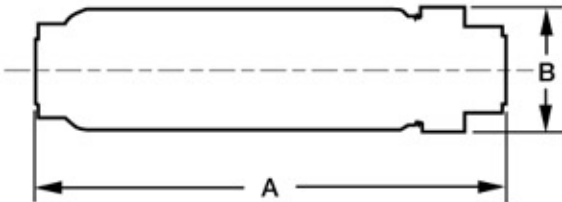

KleanLine Ordering Information

Screwed Filter

Dimensions and Weights – Lbs.

Size	Lbs.	A	B
3/4"	2	6"	1-15/16"
1"	4	9"	2-5/16"
1-1/2"	18-1/2	15"	3-7/8"
2"	19	15"	3-7/8"

Screwed Filter Elements

Size	Size of Element	Number Required	Part Number 5 Micron
3/4"	1-1/4" x 3-5/8"	1	73355G001
1"	1-1/4" x 6-3/16"	1	73355G002
1-1/2"	2-1/2" x 11-5/32"	1	73355G004
2"	2-1/2" x 11-5/32"	1	73355G004

Pilot Filter

Dimensions and Weights – Oz.

Pipe Size	Oz.
1/4" NPT	15

Pilot Filter Element

Size	Size of Element	Number Required	Part Number 5 Micron
1/4" NPT	11/16" x 1-3/4"	1	73408G001

Ordering Information

To order an American Meter KleanLine filter, please specify: