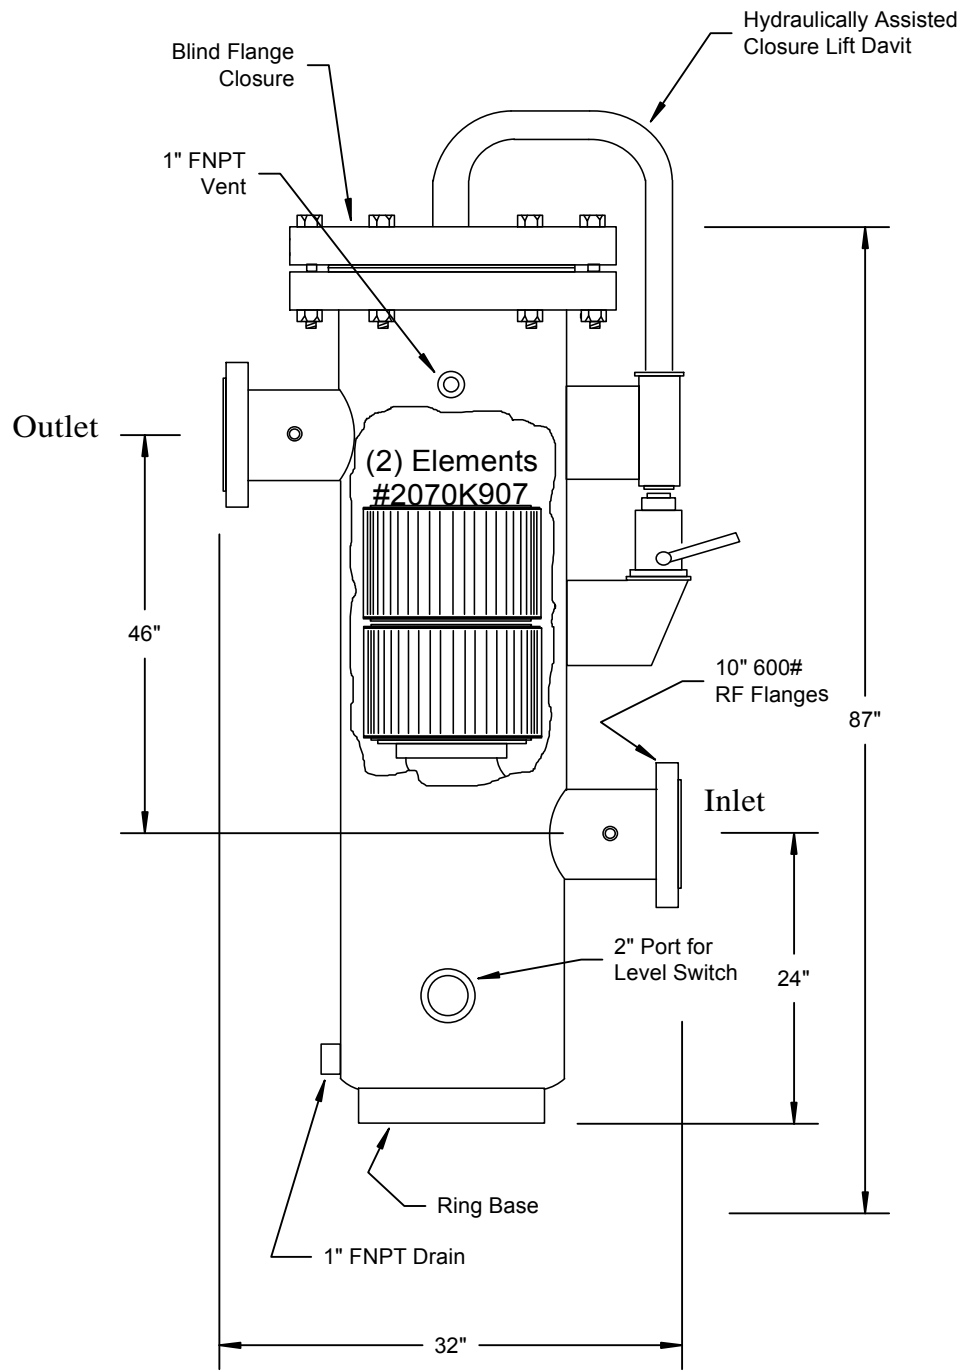

Distributed By

Meter, Valve & Control
877-566-3837

FilterFab
MANUFACTURING CORPORATION
MODEL C10-1480F COALESCING FILTER