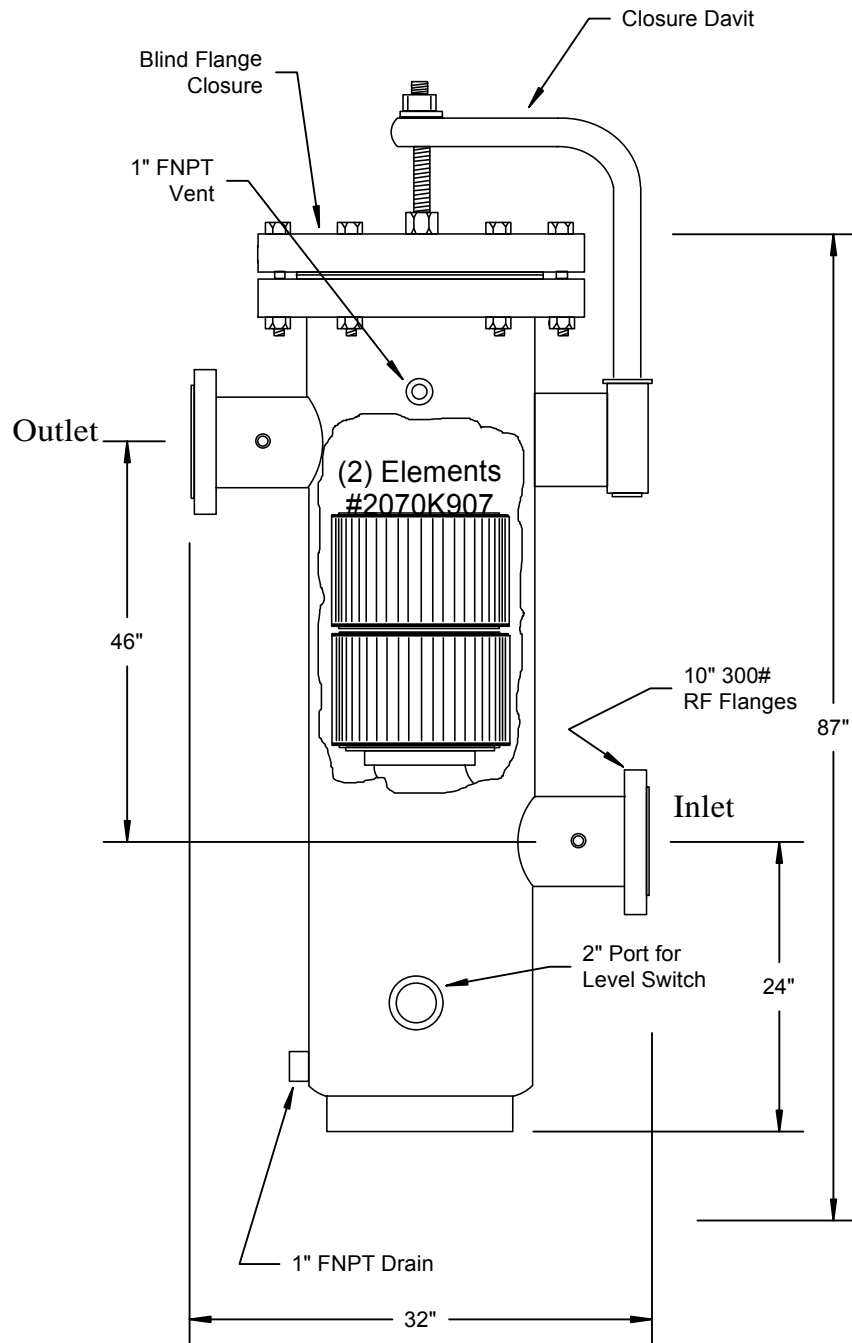

Distributed By  
  
**Meter, Valve & Control**  
**877-566-3837**

***FilterFab***  
**MANUFACTURING CORPORATION**  
**MODEL C10-740F COALESCING FILTER**