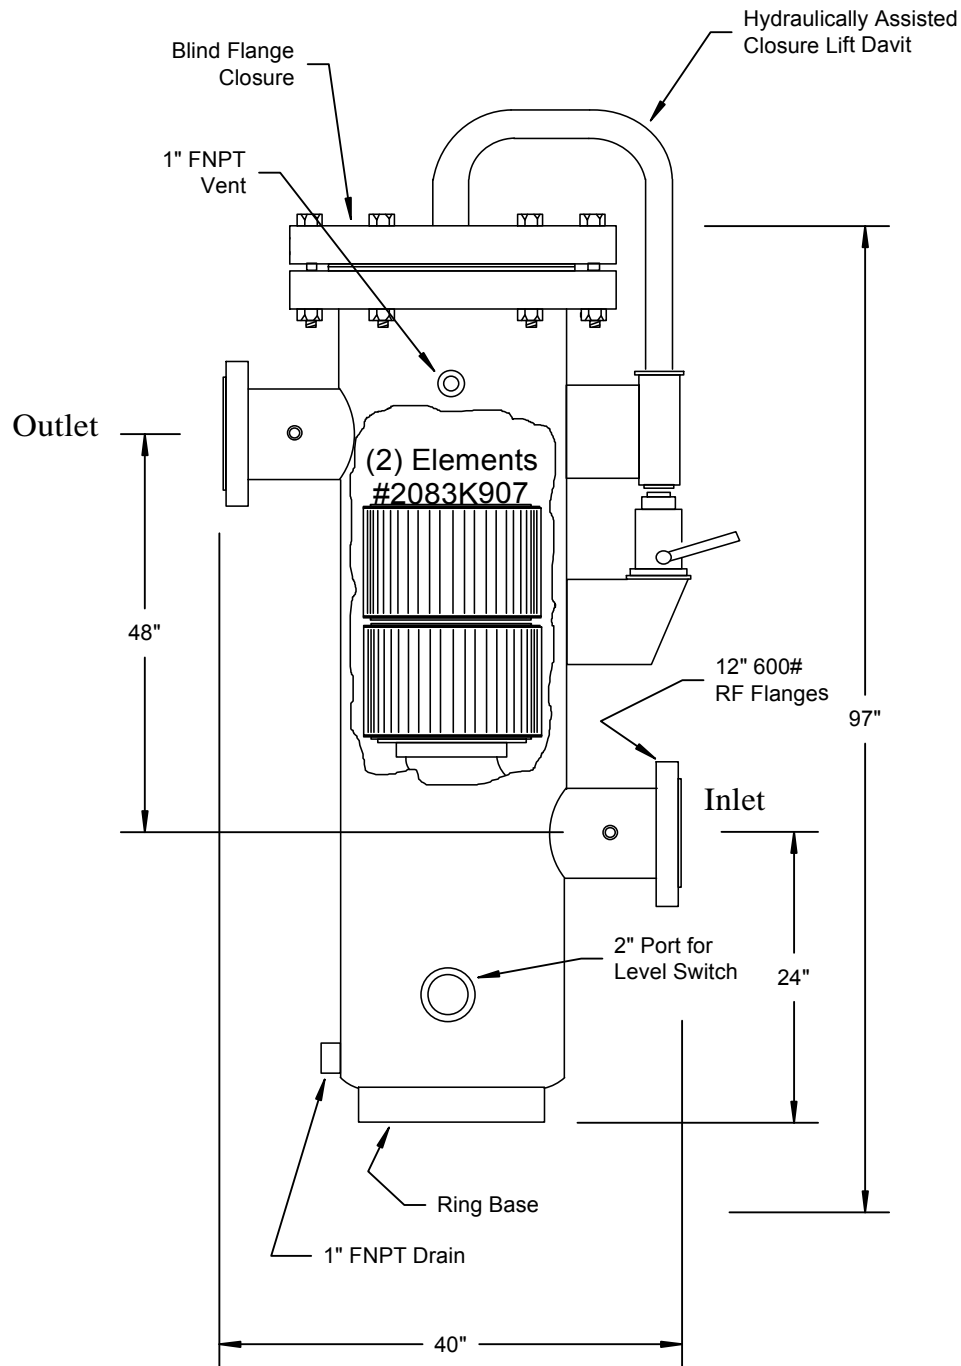

Distributed By  
  
**Meter, Valve & Control**  
**877-566-3837**

***FilterFab***  
**MANUFACTURING CORPORATION**  
**MODEL C12-1480F COALESCING FILTER**