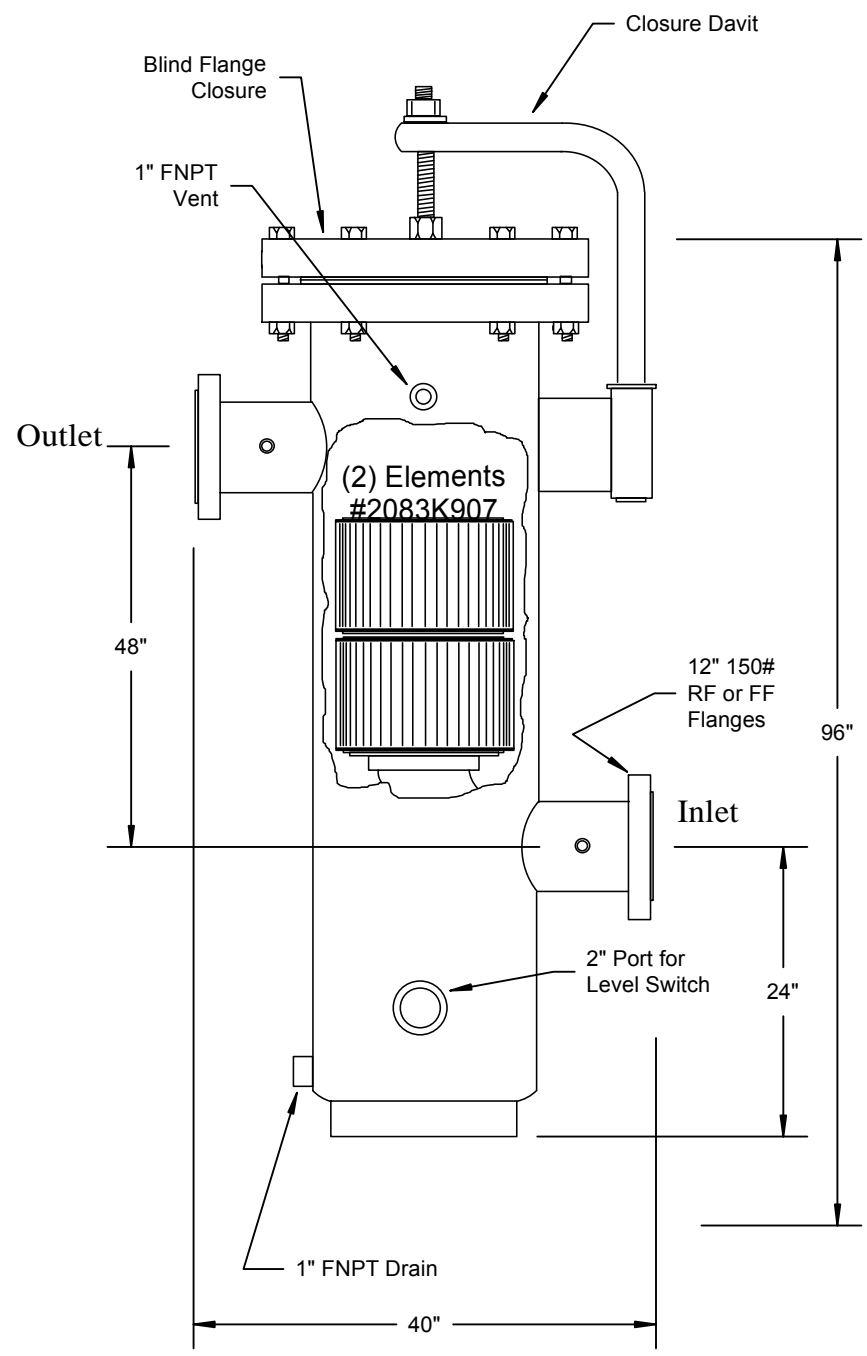

Meter, Valve & Control
877-566-3837

FilterFab
MANUFACTURING CORPORATION
MODEL C12-285F COALESCING FILTER