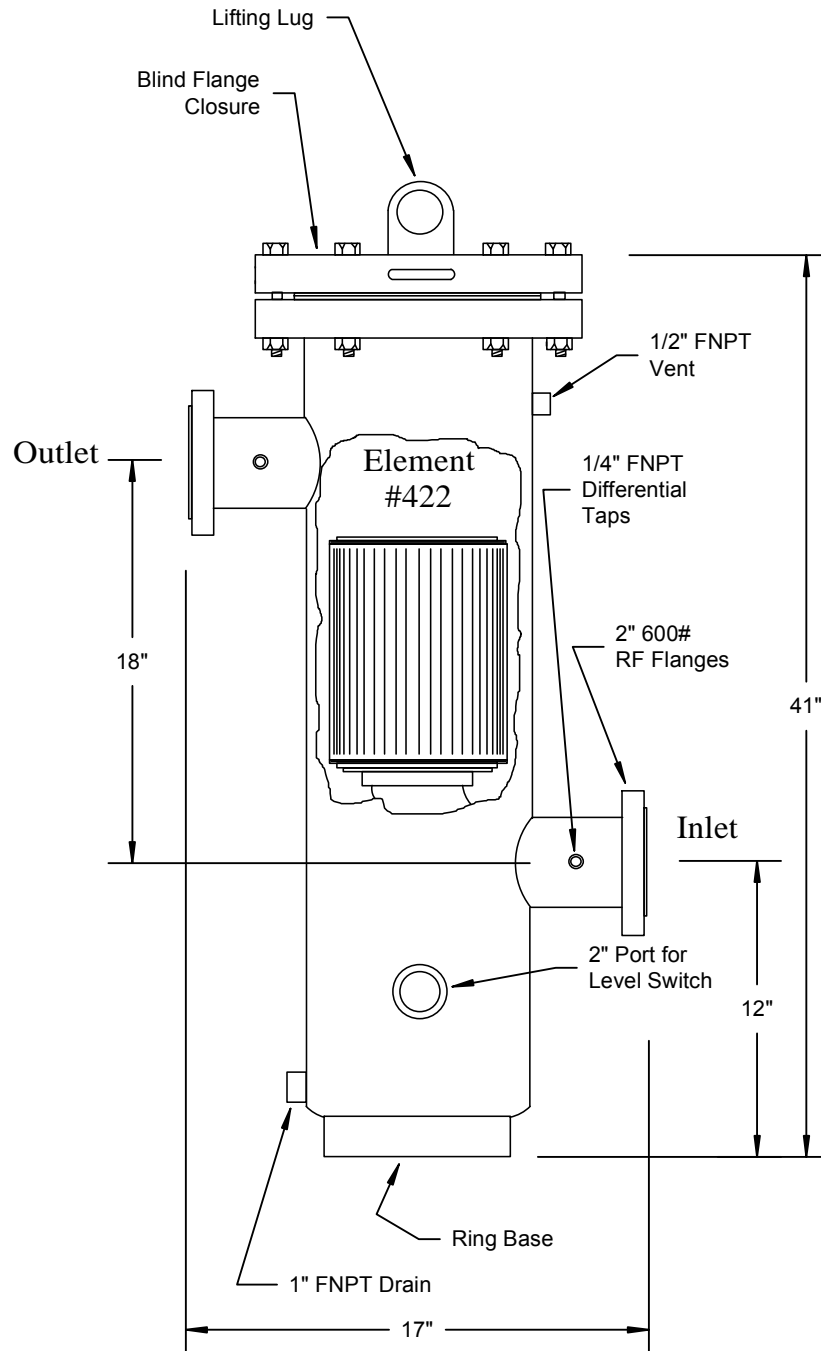

Meter, Valve & Control
877-566-3837

FilterFab

MANUFACTURING CORPORATION

MODEL C2-1480F COALESCING FILTER