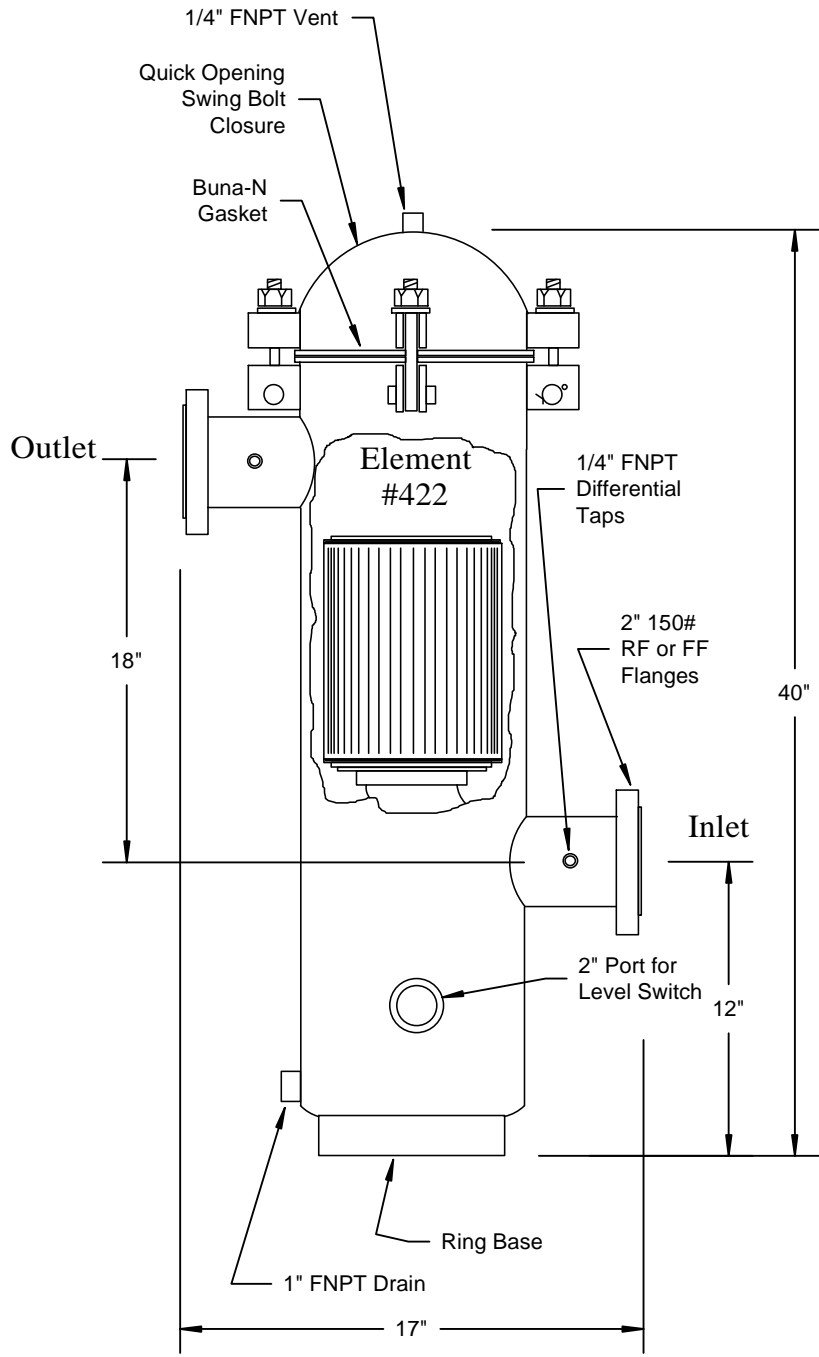

Distributed By  
**MVC**  
 Meter, Valve & Control  
 877-566-3837

**FilterFab**  
 MANUFACTURING CORPORATION  
 Model C2-180F Natural Gas Filter