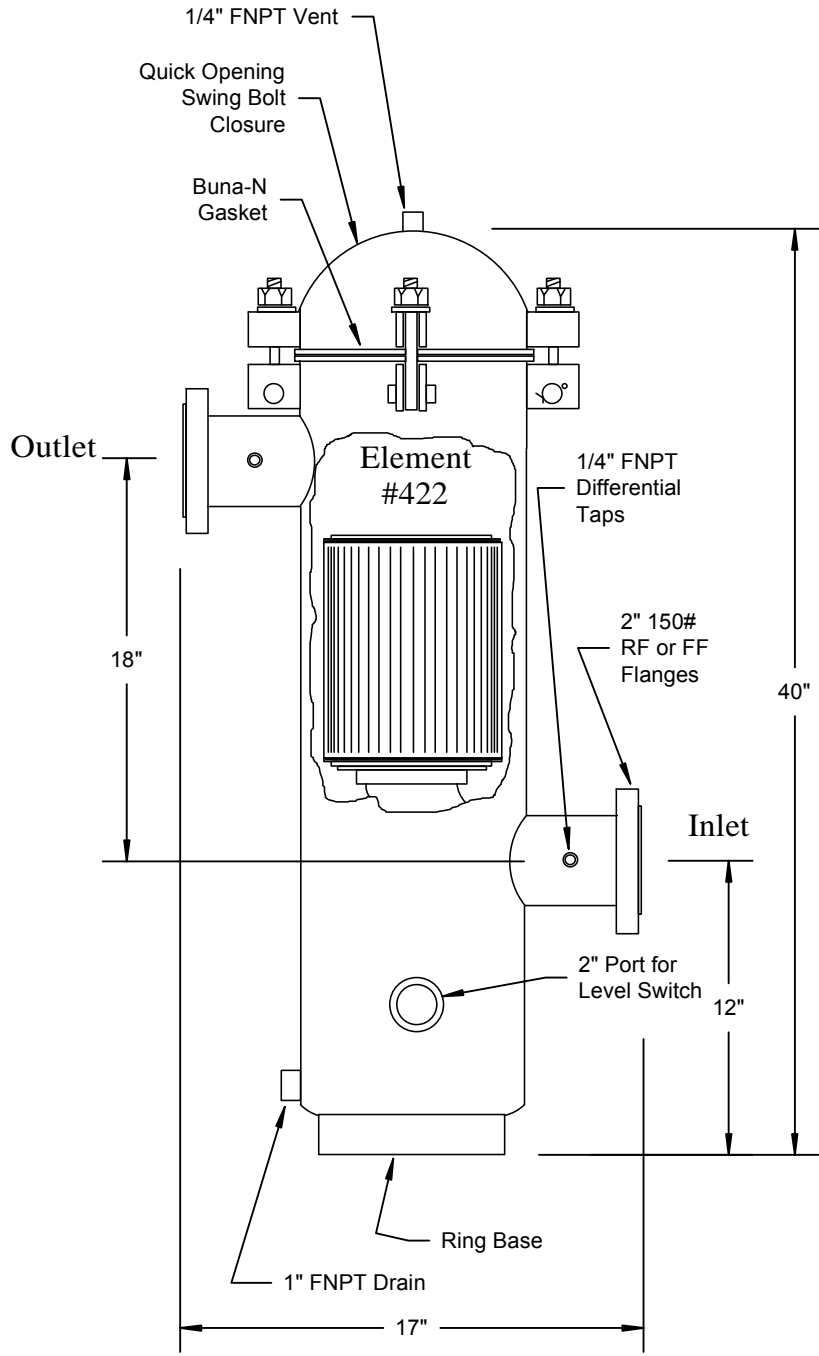

Distributed By
MVC
Meter, Valve & Control
877-566-3837

FilterFab
MANUFACTURING CORPORATION
Model F2-285F Natural Gas Filter