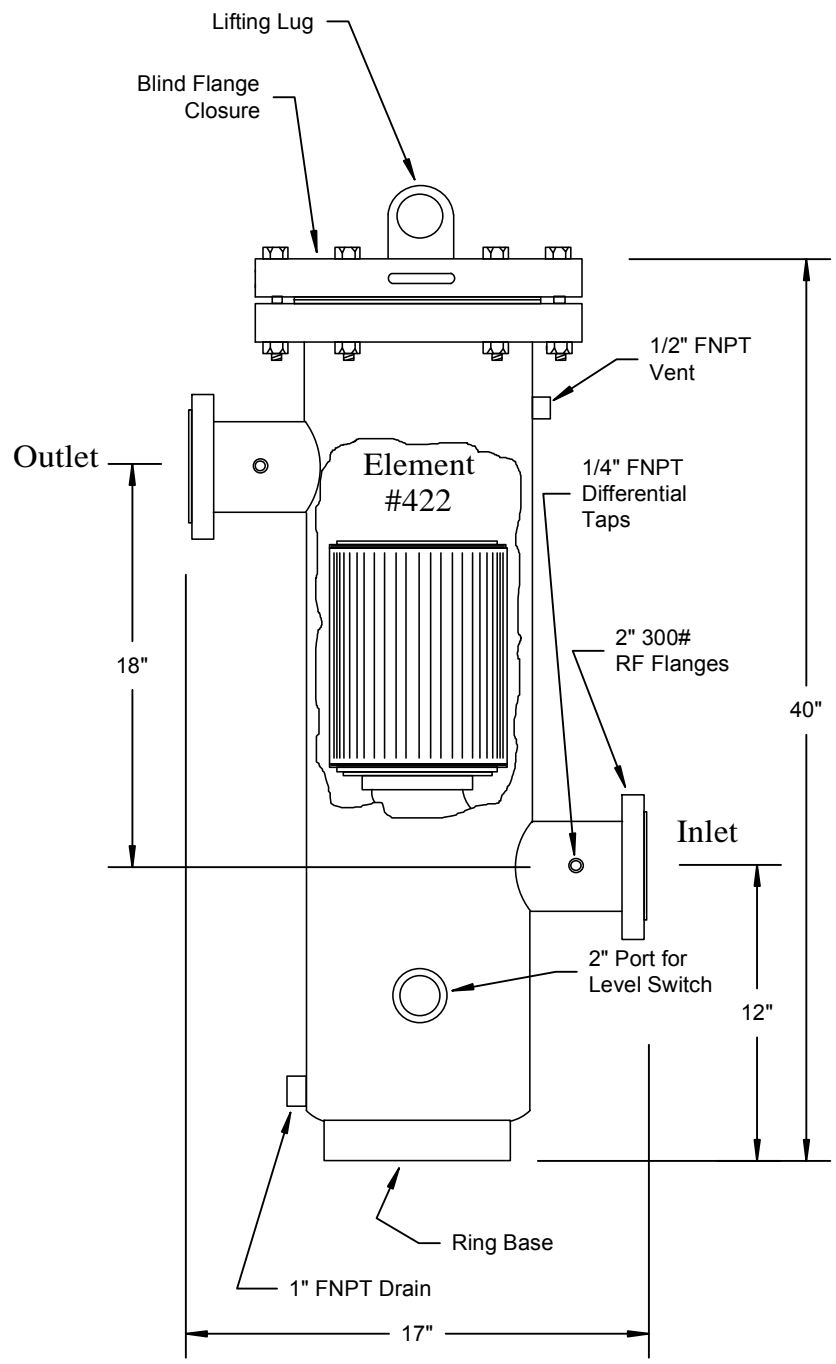

Distributed By

Meter, Valve & Control
877-566-3837

FilterFab
MANUFACTURING CORPORATION
MODEL C2-740F COALESCING FILTER