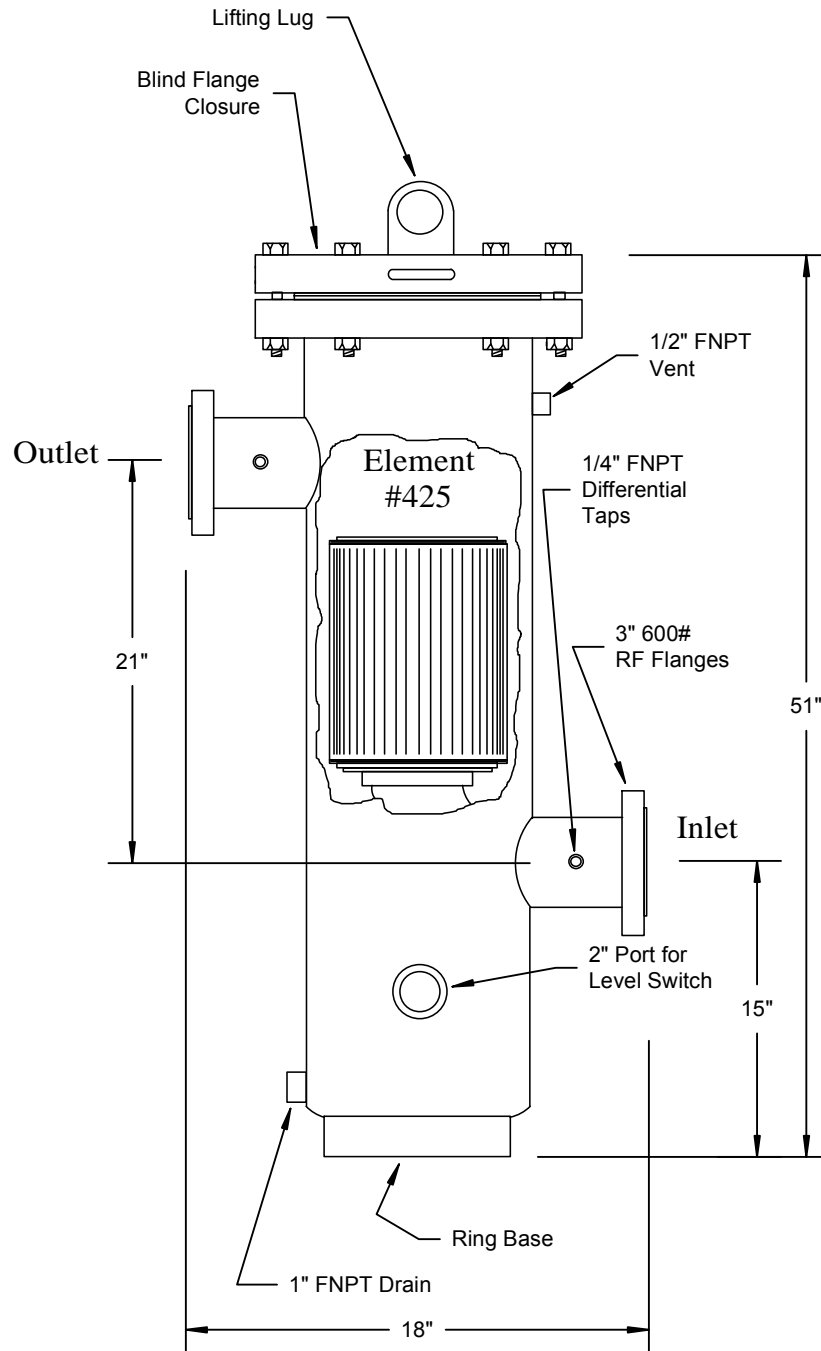

Meter, Valve & Control
877-566-3837

FilterFab

MANUFACTURING CORPORATION

MODEL C3-1480F COALESCING FILTER