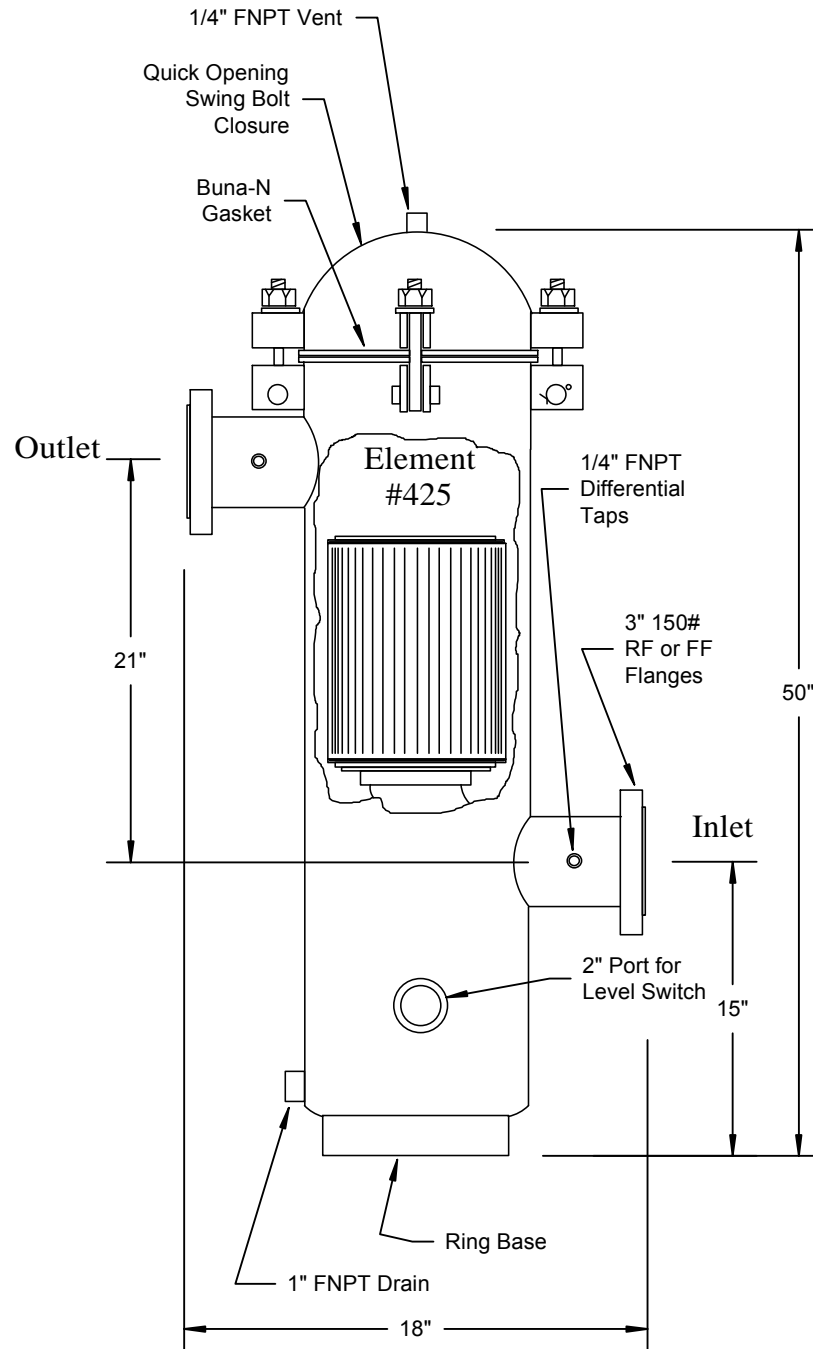

Meter, Valve & Control
877-566-3837

FilterFab

MANUFACTURING CORPORATION

Model C3-180F Natural Gas Filter