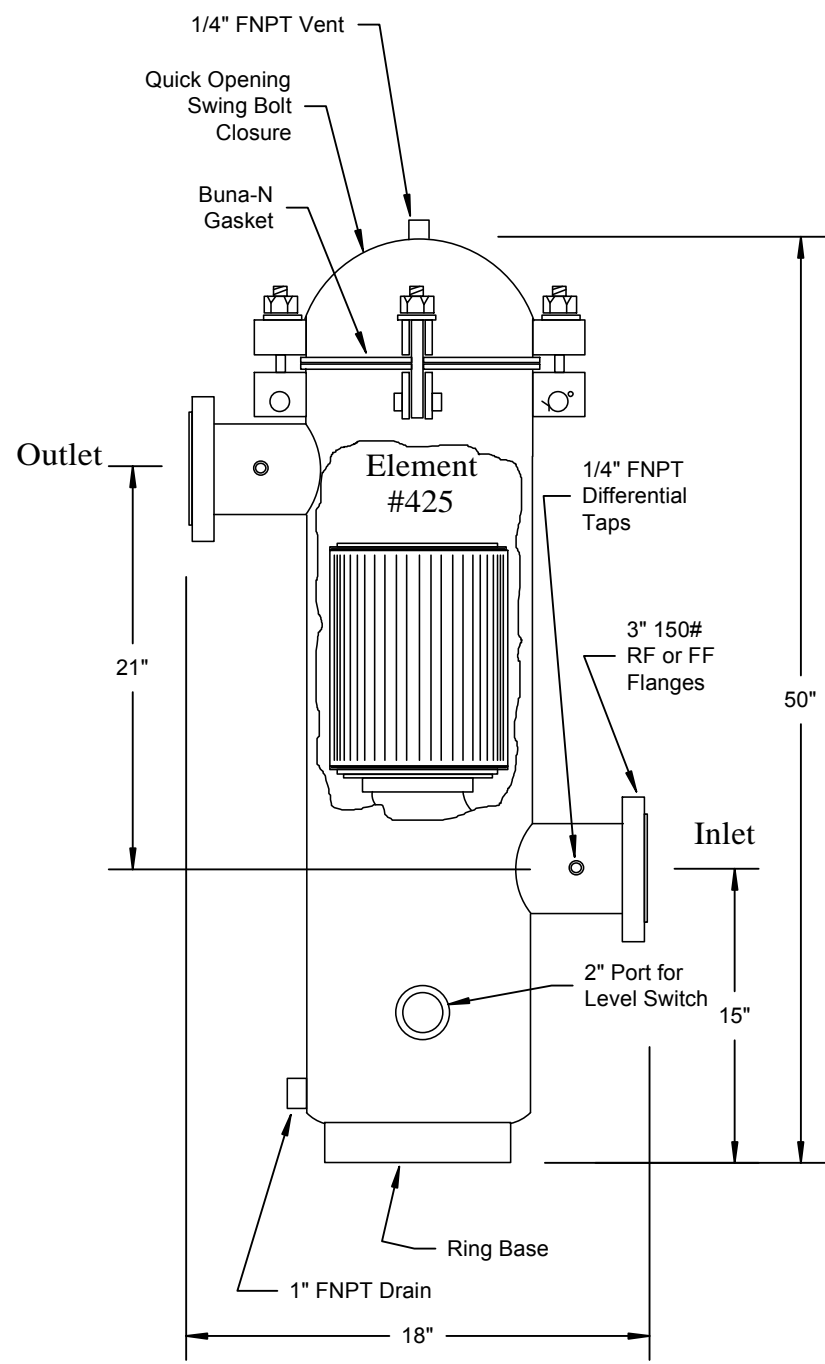

Distributed By

Meter, Valve & Control
877-566-3837

FilterFab
MANUFACTURING CORPORATION
Model C3-285F Natural Gas Filter