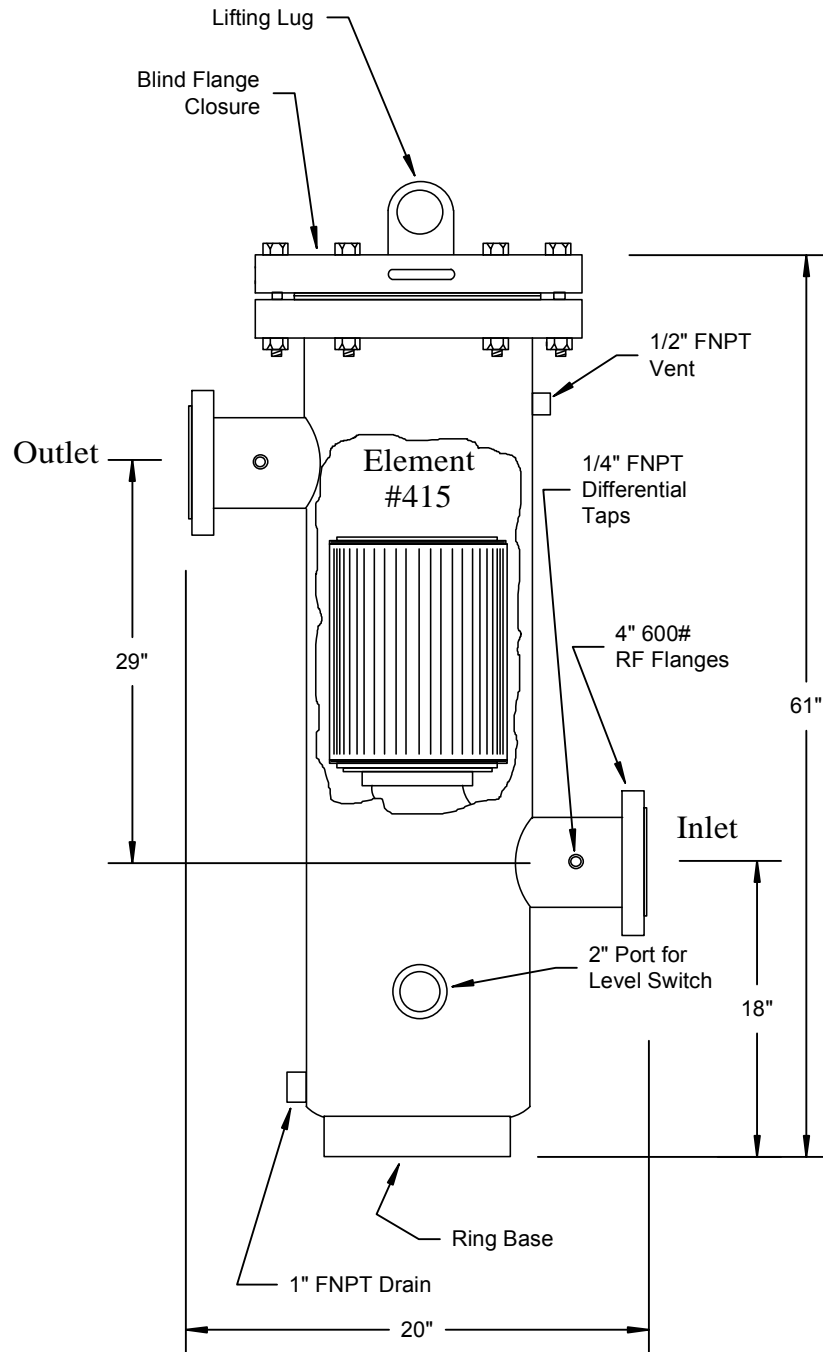

Distributed By

Meter, Valve & Control
877-566-3837

FilterFab
MANUFACTURING CORPORATION
MODEL C4-1480F COALESCING FILTER