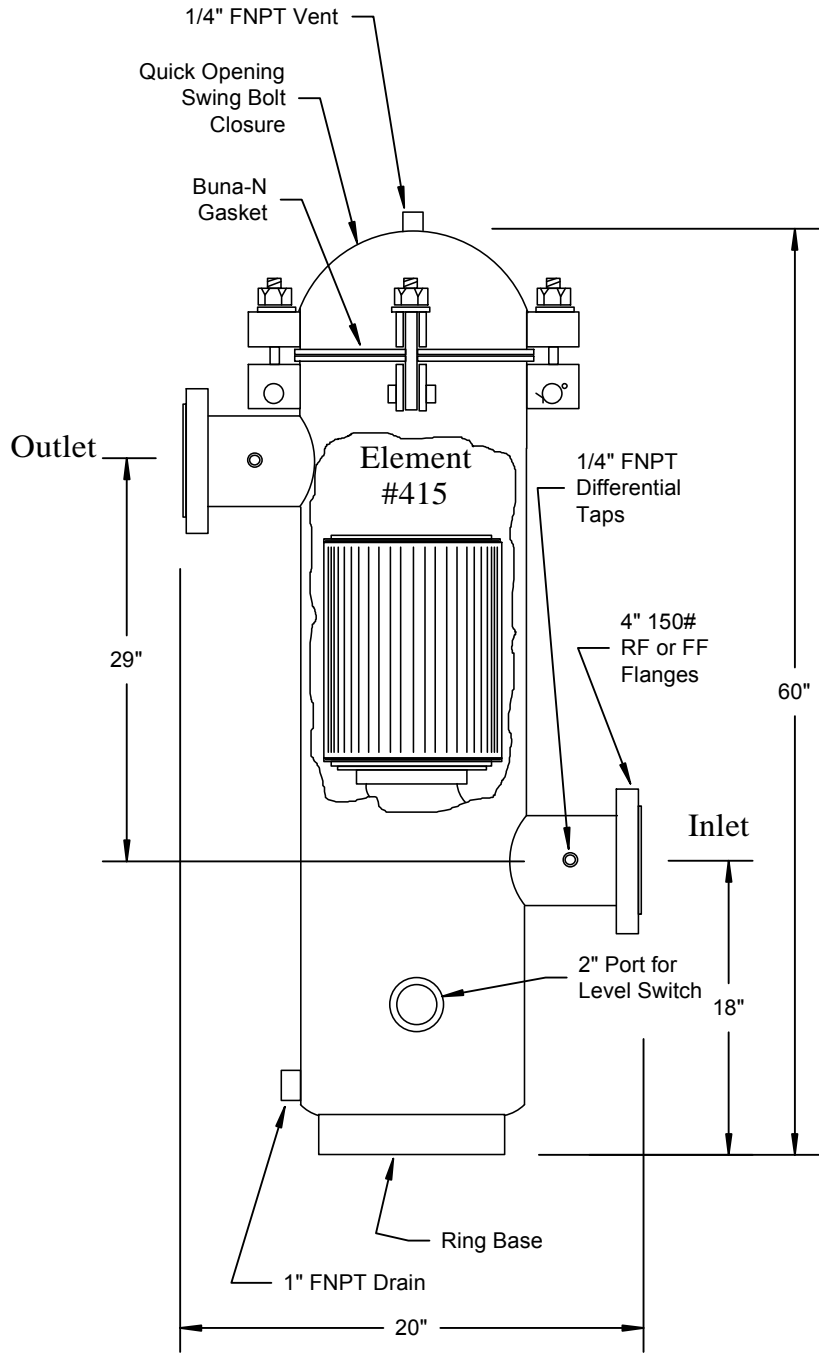

Distributed By
MVC
Meter, Valve & Control
877-566-3837

FilterFab
MANUFACTURING CORPORATION
Model C4-180F Natural Gas Filter