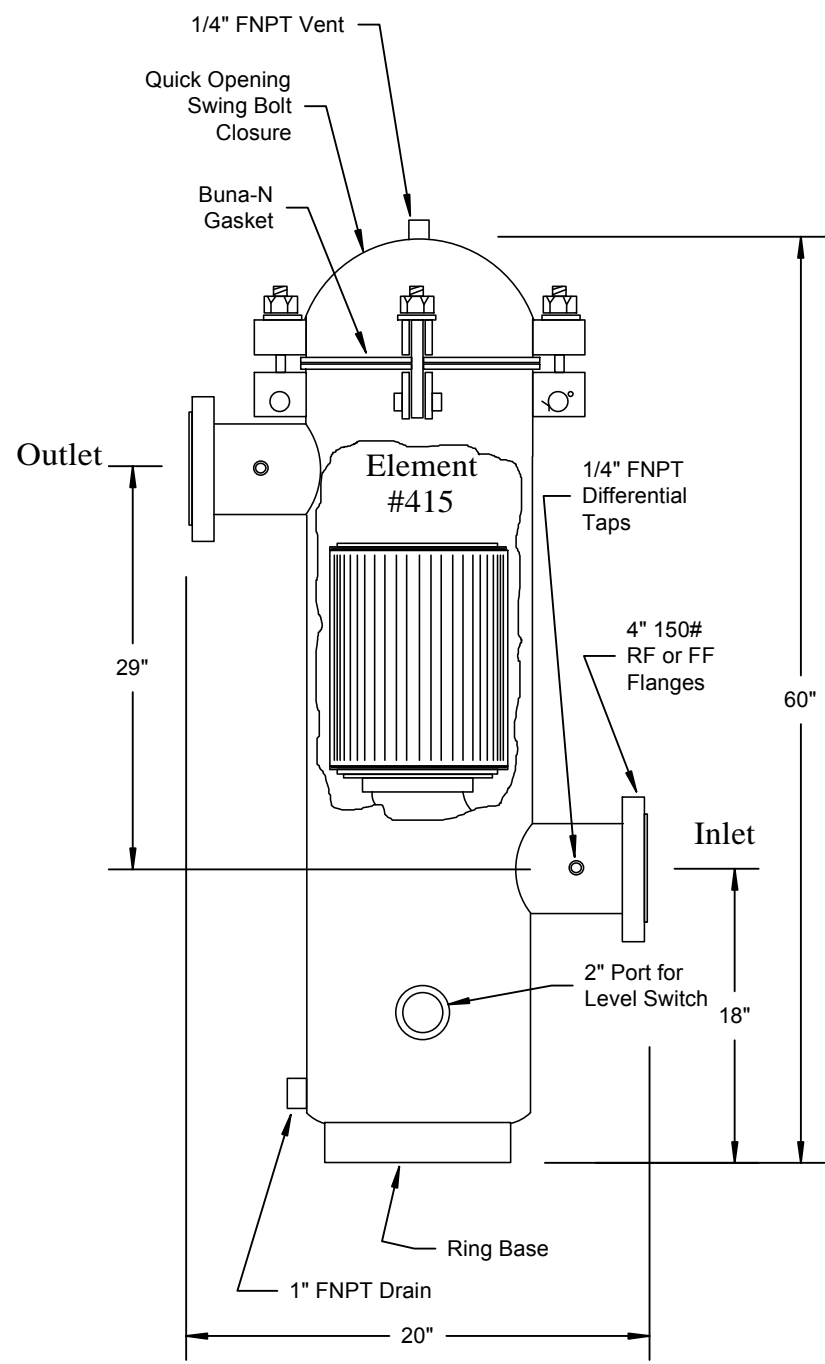

Distributed By

**Meter, Valve & Control**  
877-566-3837

***FilterFab***  
MANUFACTURING CORPORATION  
Model C4-285F Natural Gas Filter