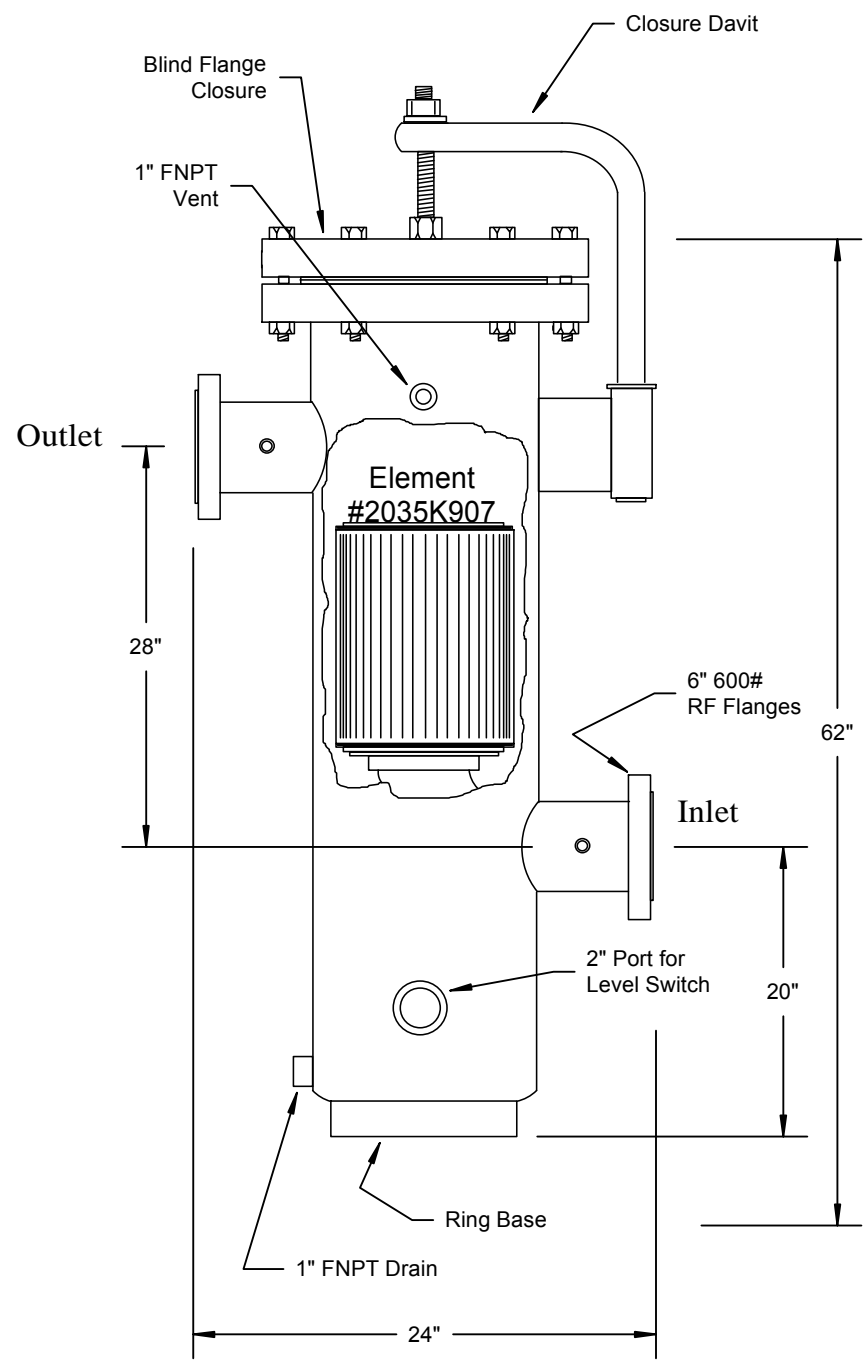

Distributed By

Meter, Valve & Control
877-566-3837

FilterFab
MANUFACTURING CORPORATION
MODEL C6-1480F COALESCING FILTER