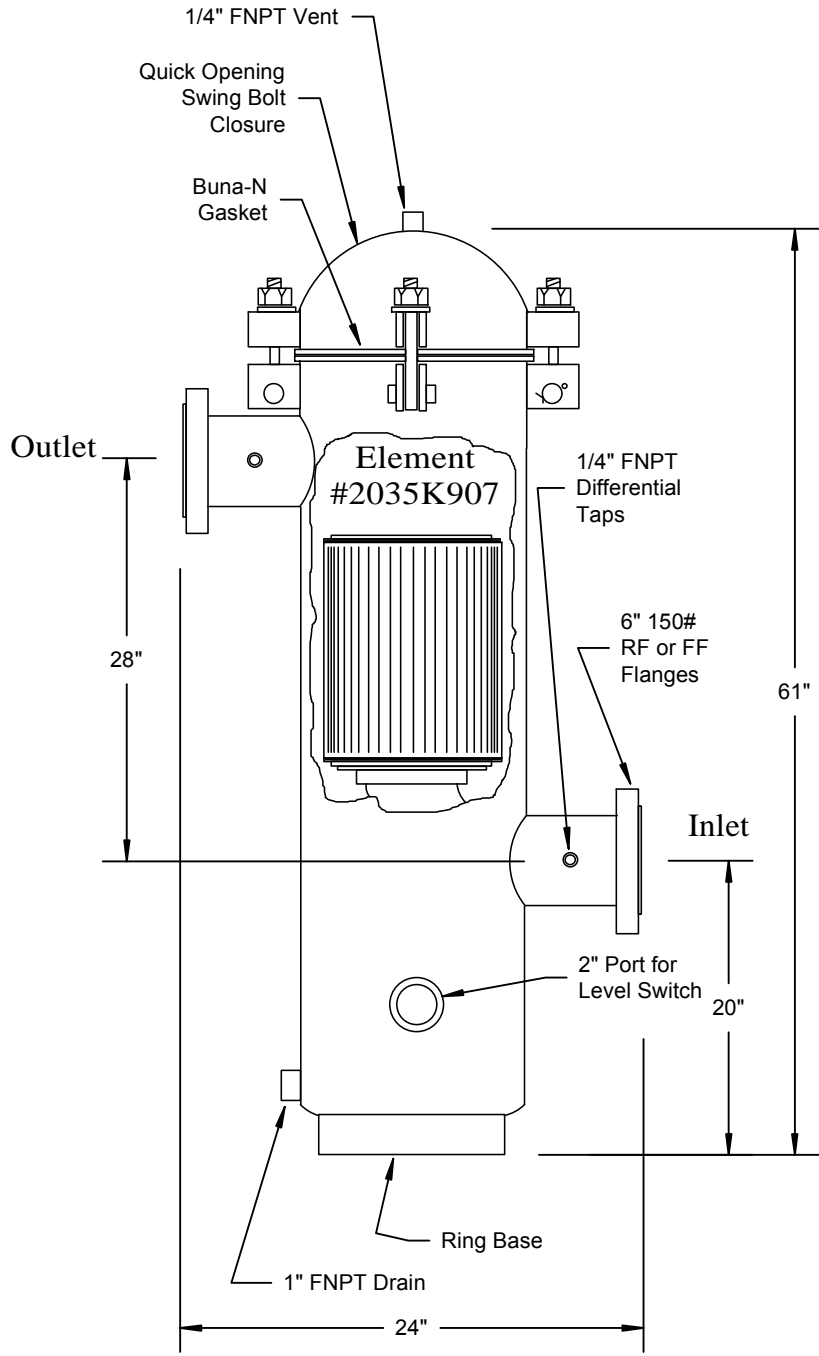

Distributed By

**Meter, Valve & Control**  
877-566-3837

**FilterFab**  
MANUFACTURING CORPORATION  
Model C6-180F Natural Gas Filter