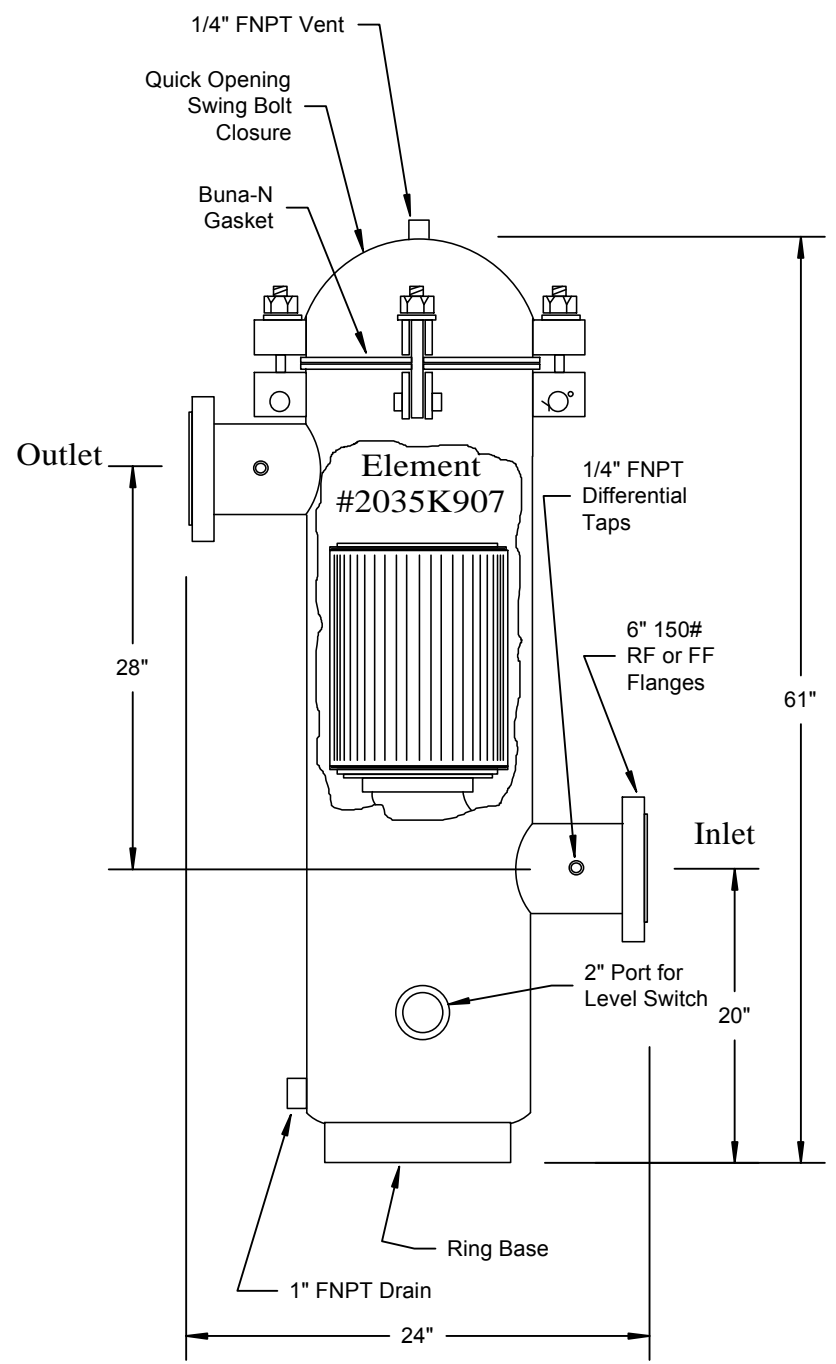

Distributed By

Meter, Valve & Control
877-566-3837

FilterFab
MANUFACTURING CORPORATION
Model C6-285F Natural Gas Filter