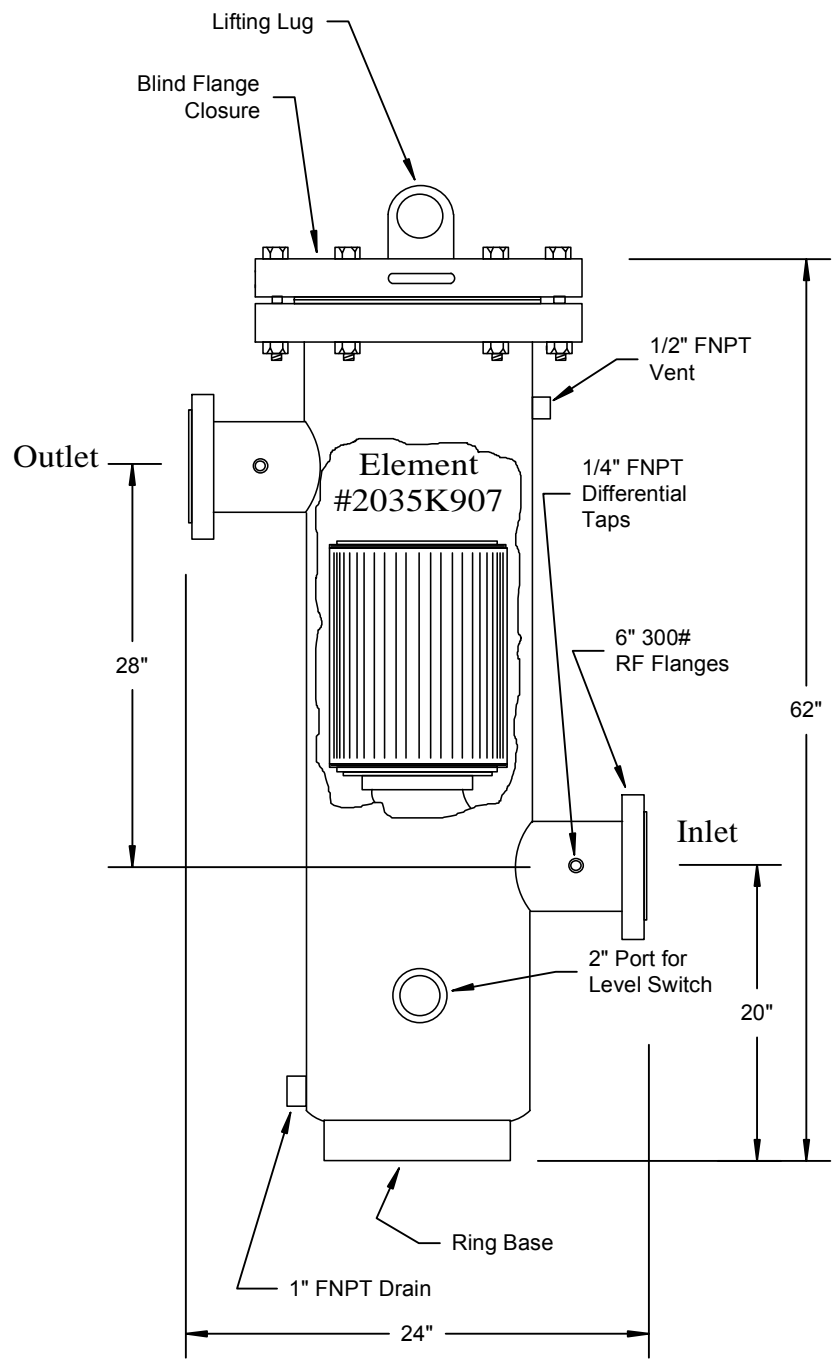

Distributed By

**Meter, Valve & Control**  
877-566-3837

**FilterFab**  
MANUFACTURING CORPORATION  
MODEL C6-740F COALESCING FILTER