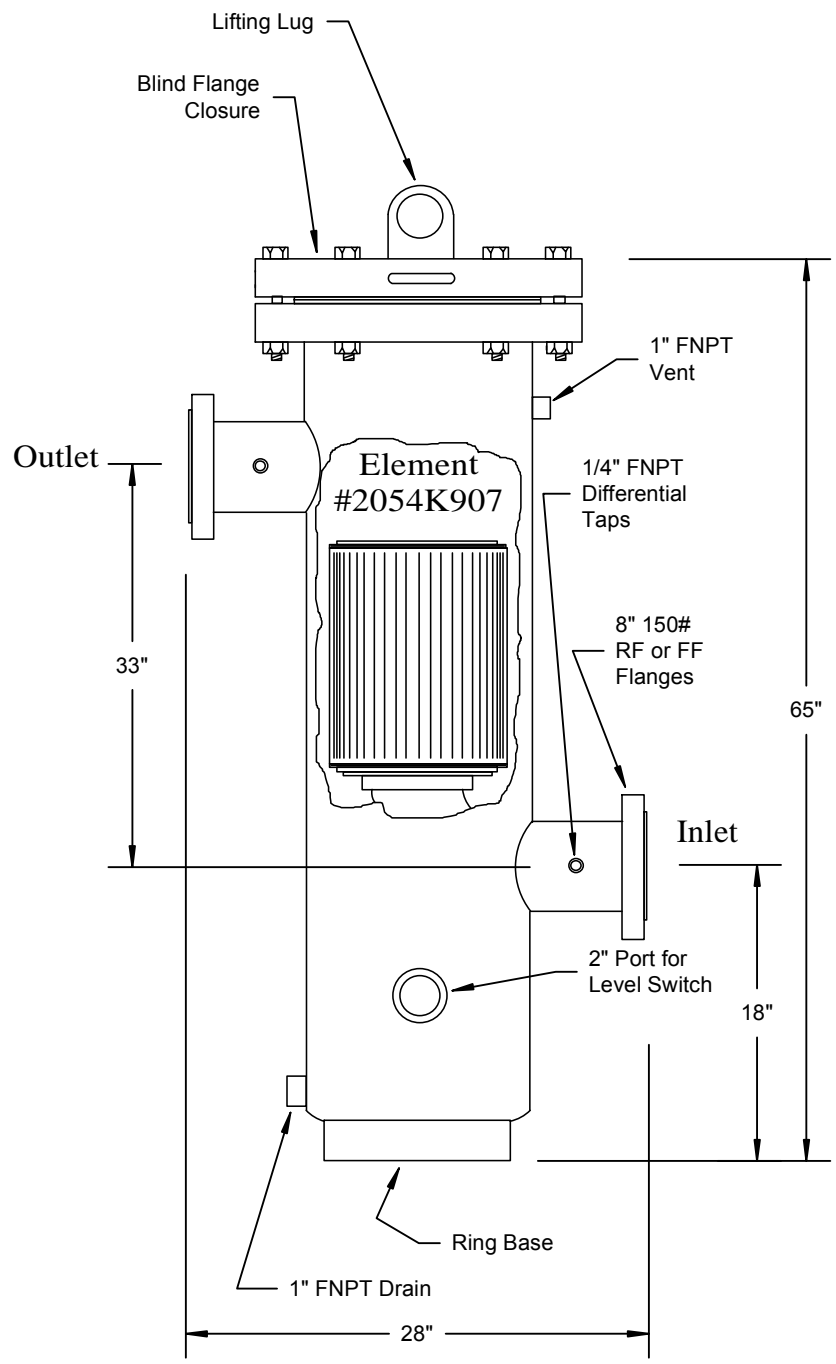

Distributed By

**Meter, Valve & Control**  
877-566-3837

***FilterFab***  
MANUFACTURING CORPORATION  
MODEL C8-285F COALESCING FILTER