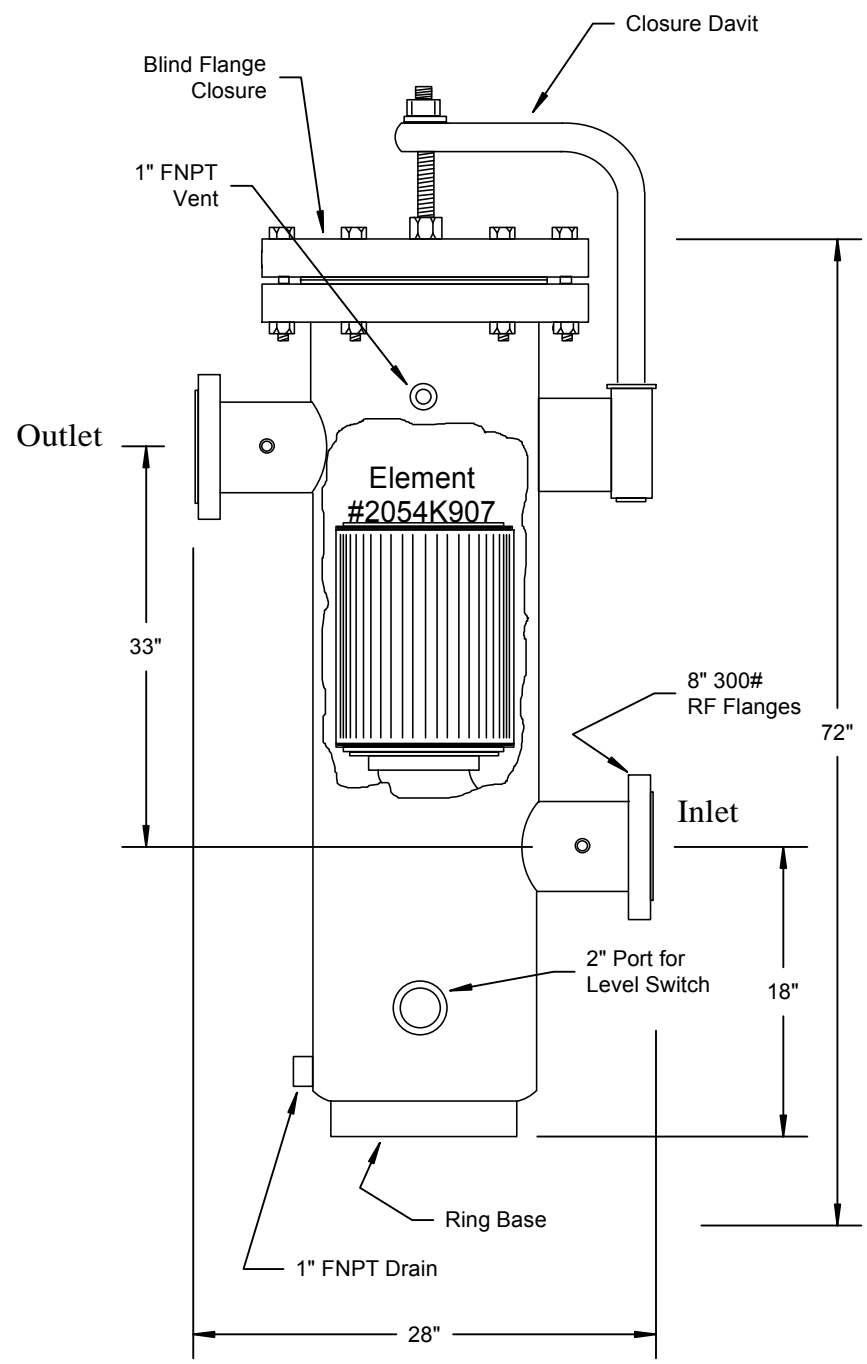

Distributed By

**Meter, Valve & Control**  
877-566-3837

**FilterFab**  
MANUFACTURING CORPORATION  
MODEL C8-740F COALESCING FILTER