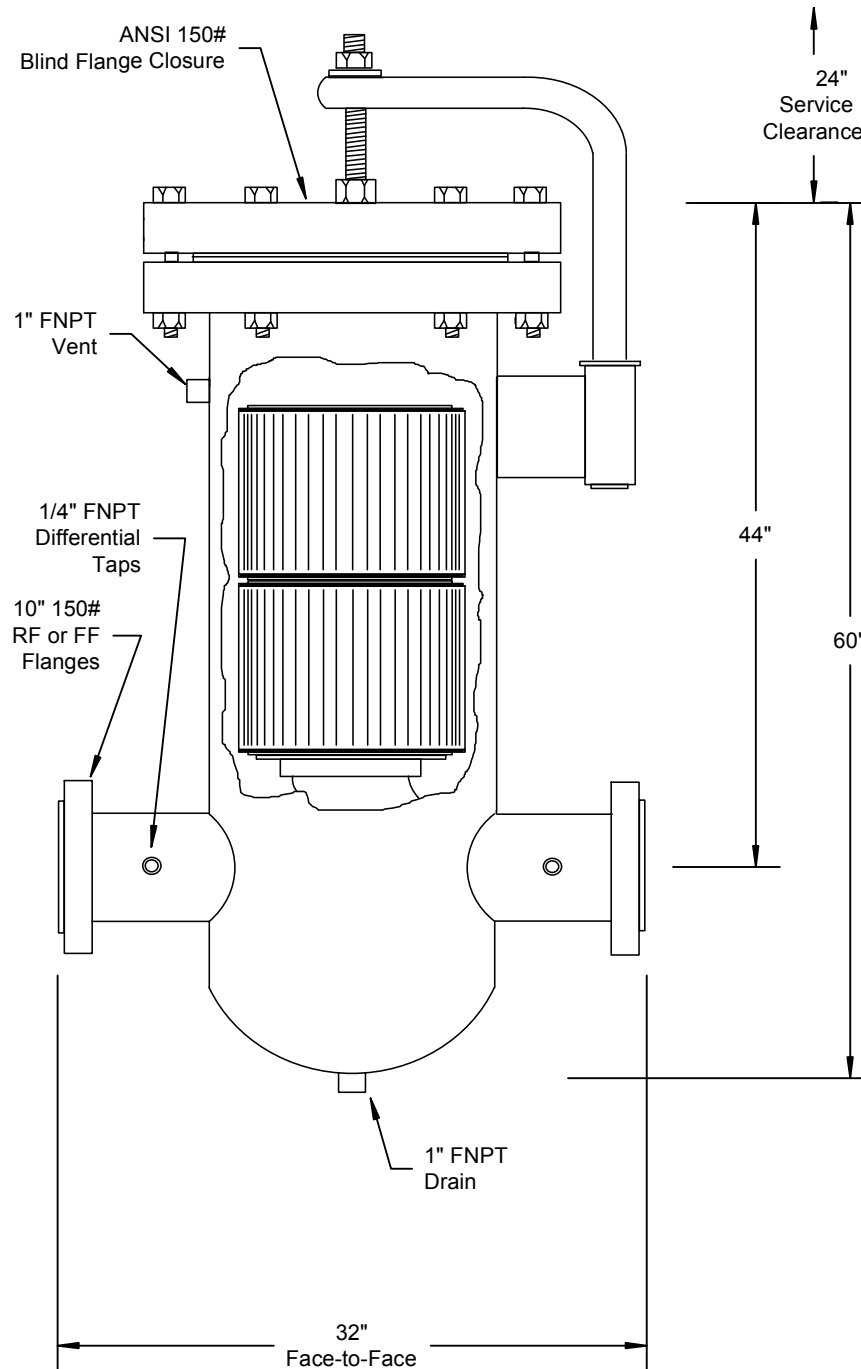

Distributed By  
**Meter, Valve & Control**  
877-566-3837

NOTE- Leg supports are optional on this model.

**FilterFab**  
MANUFACTURING CORPORATION

MODEL F10-285F GAS FILTER