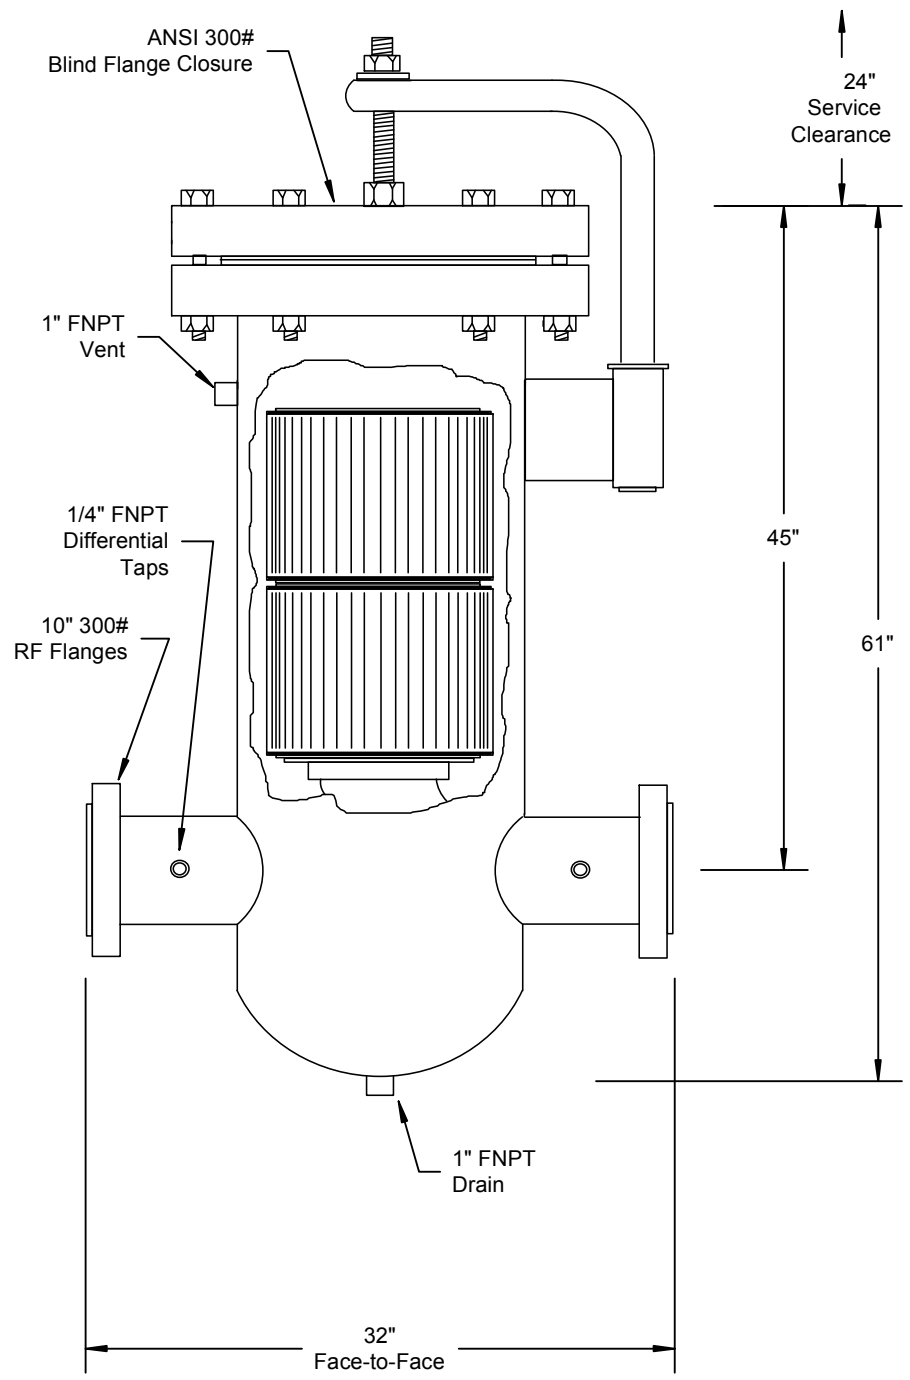

Distributed By
Meter, Valve & Control
877-566-3837

NOTE- Leg supports are optional on this model.

FilterFab
MANUFACTURING CORPORATION

MODEL F10-740F GAS FILTER