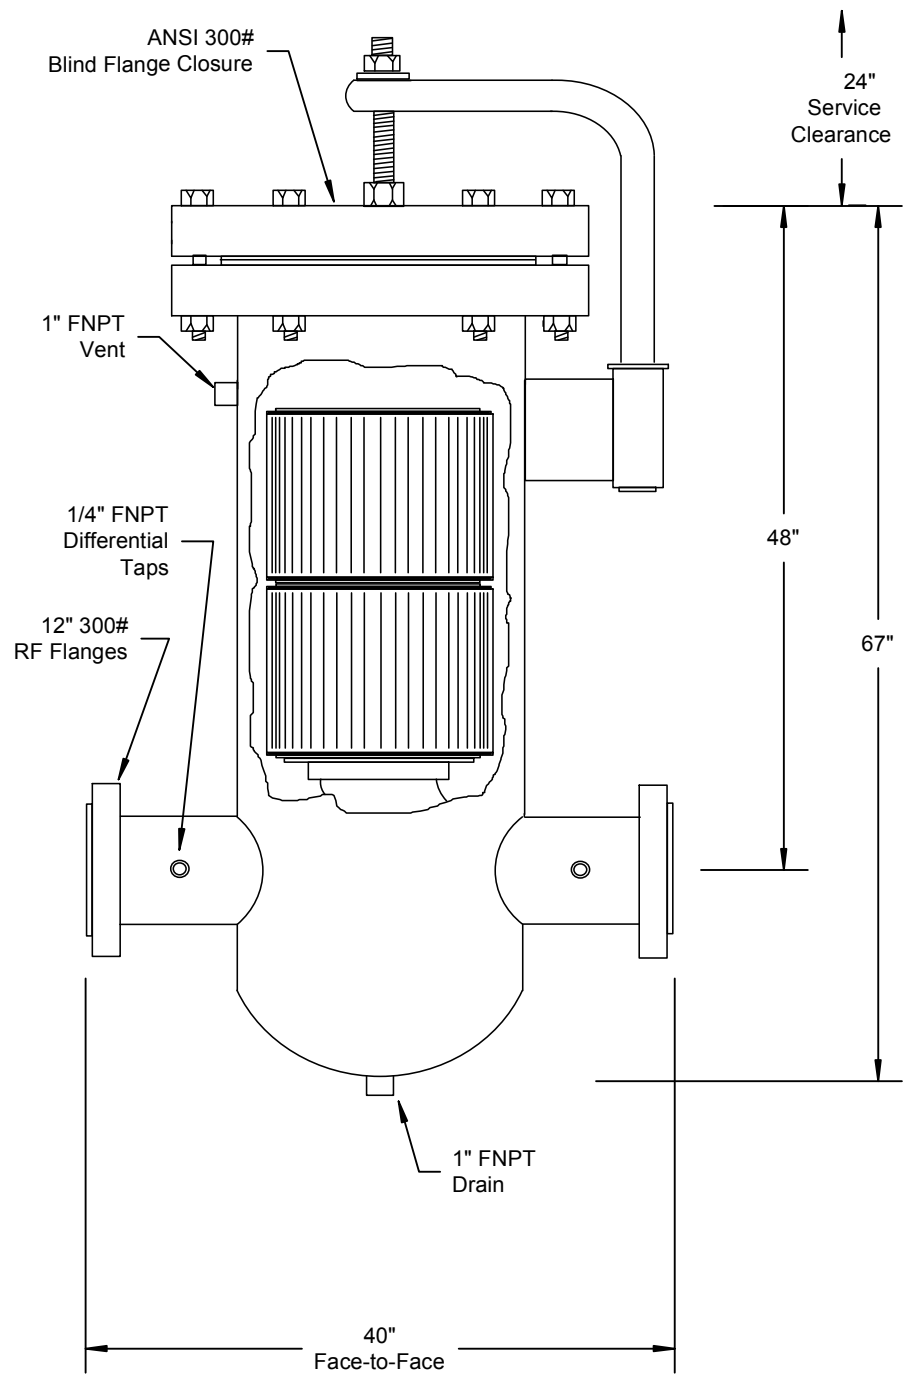

**Meter, Valve & Control**  
**877-566-3837**

NOTE- Leg supports are optional on this model.

**FilterFab**  
**MANUFACTURING CORPORATION**  
MODEL F12-740F GAS FILTER