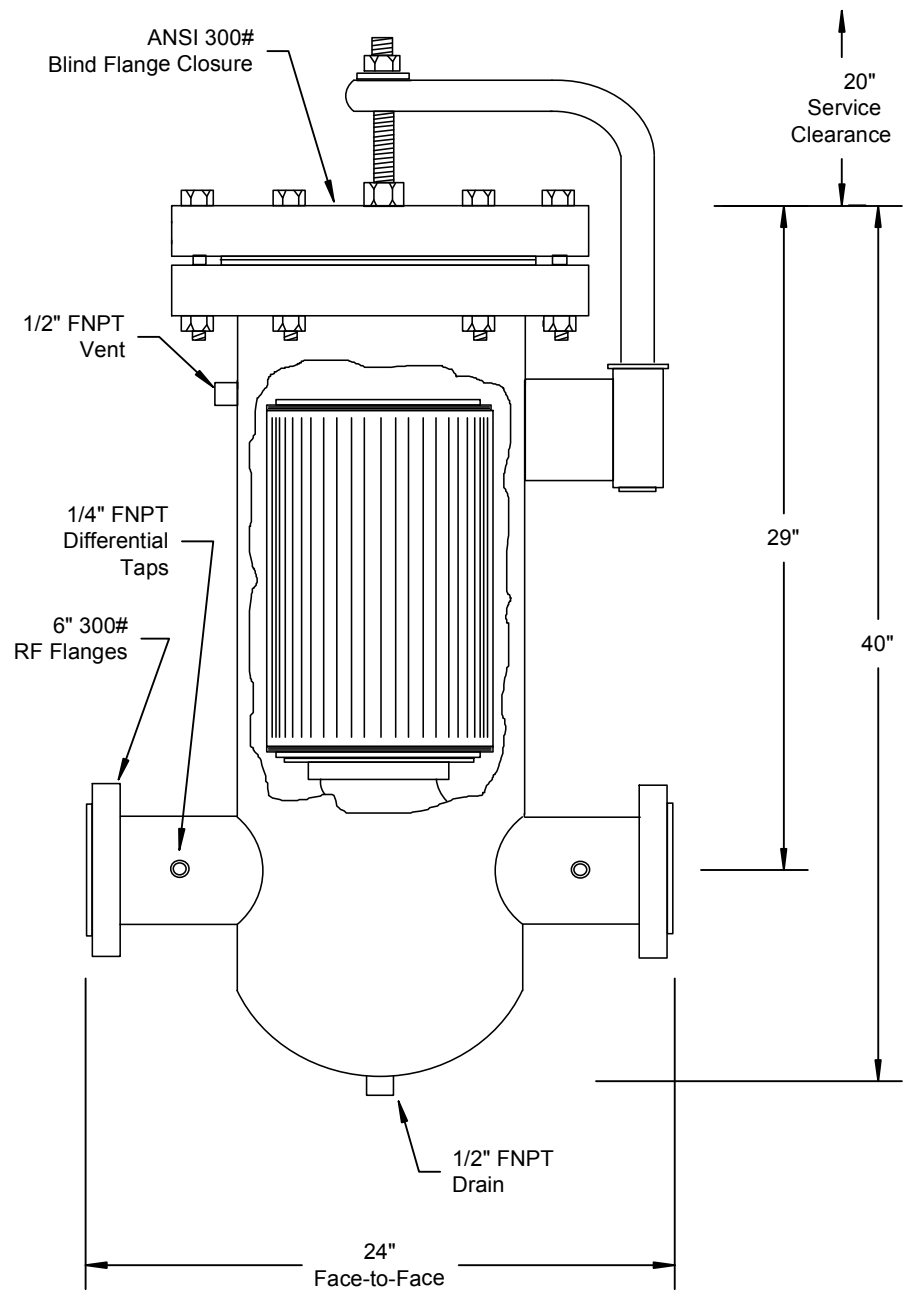

Distributed By
Meter, Valve & Control
877-566-3837

FilterFab
MANUFACTURING CORPORATION
MODEL F6-740F GAS FILTER