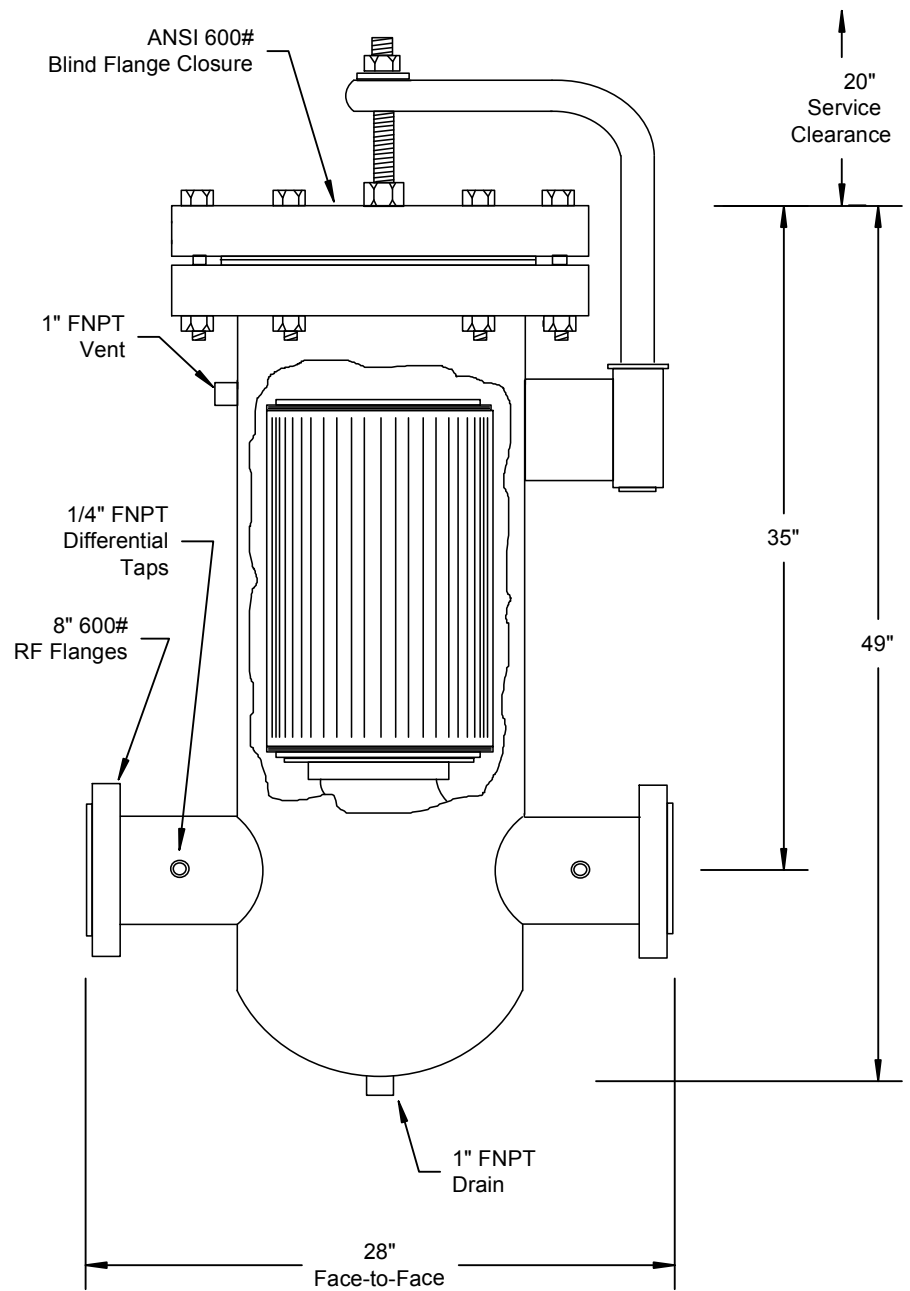

Distributed By

**Meter, Valve & Control**  
877-566-3837

**FilterFab**  
MANUFACTURING CORPORATION  
MODEL F8-1480F GAS FILTER