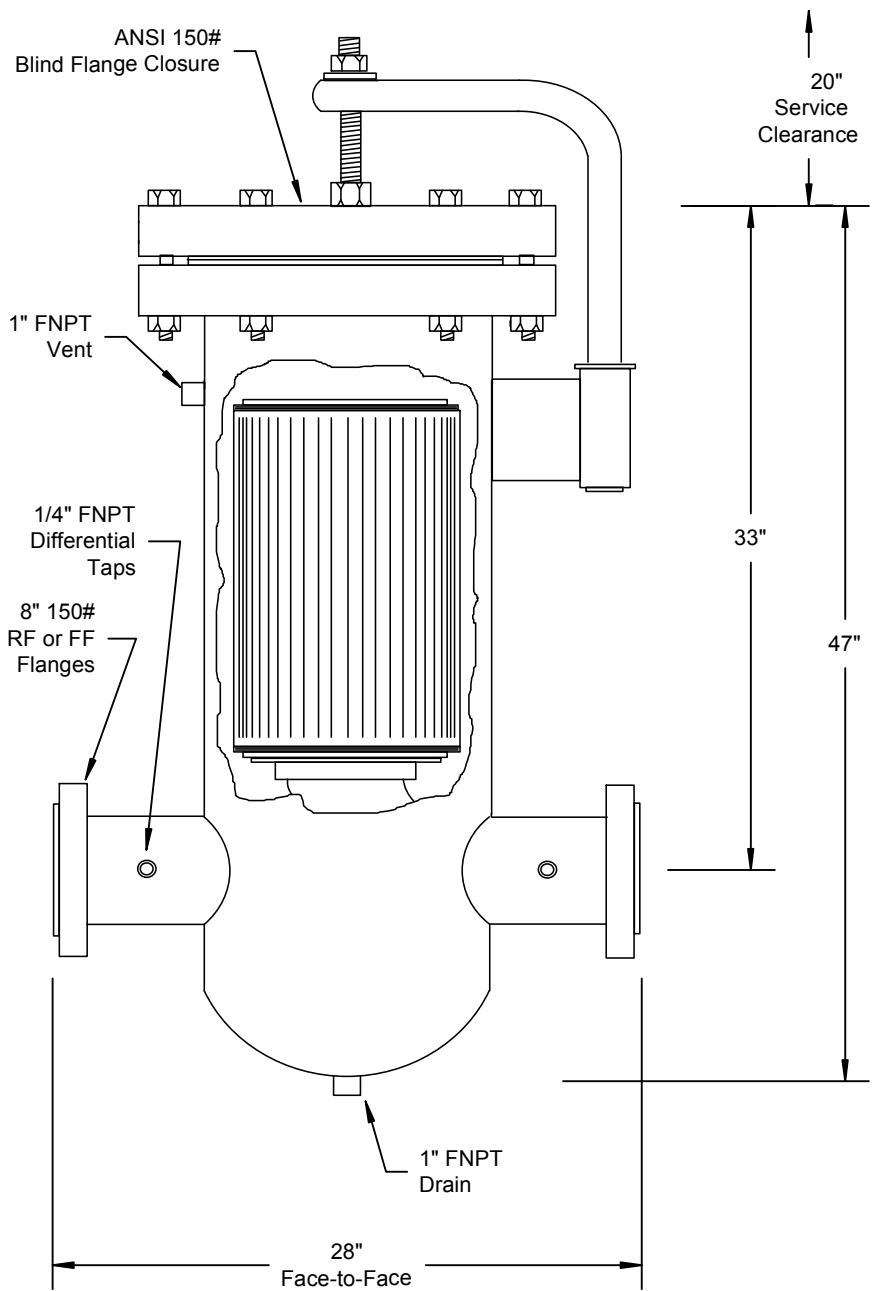

Distributed By

Meter, Valve & Control
877-566-3837

FilterFab
MANUFACTURING CORPORATION
MODEL F8-285F GAS FILTER