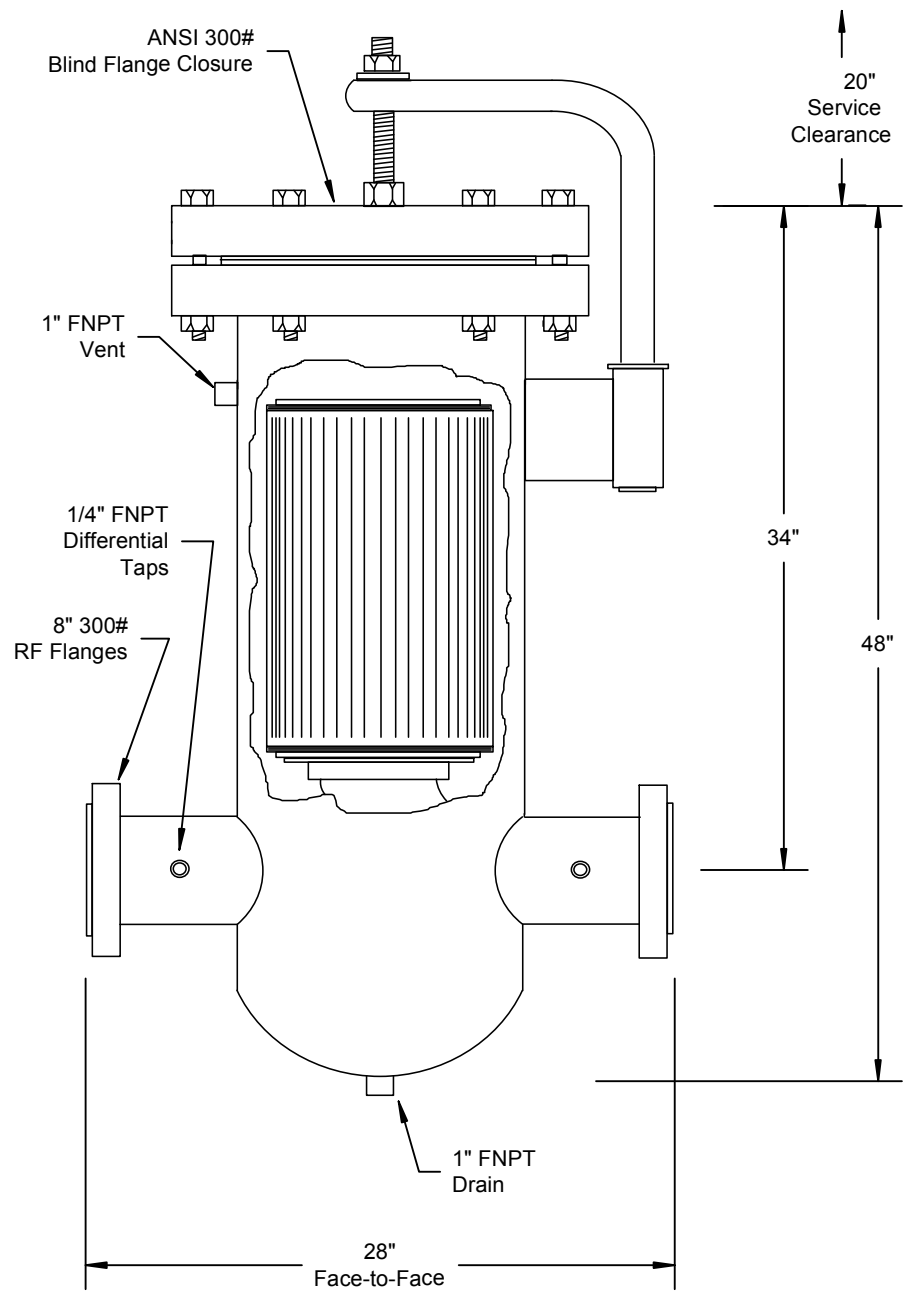

Distributed By  
**Meter, Valve & Control**  
877-566-3837

***FilterFab***  
**MANUFACTURING CORPORATION**  
MODEL F8-740F GAS FILTER