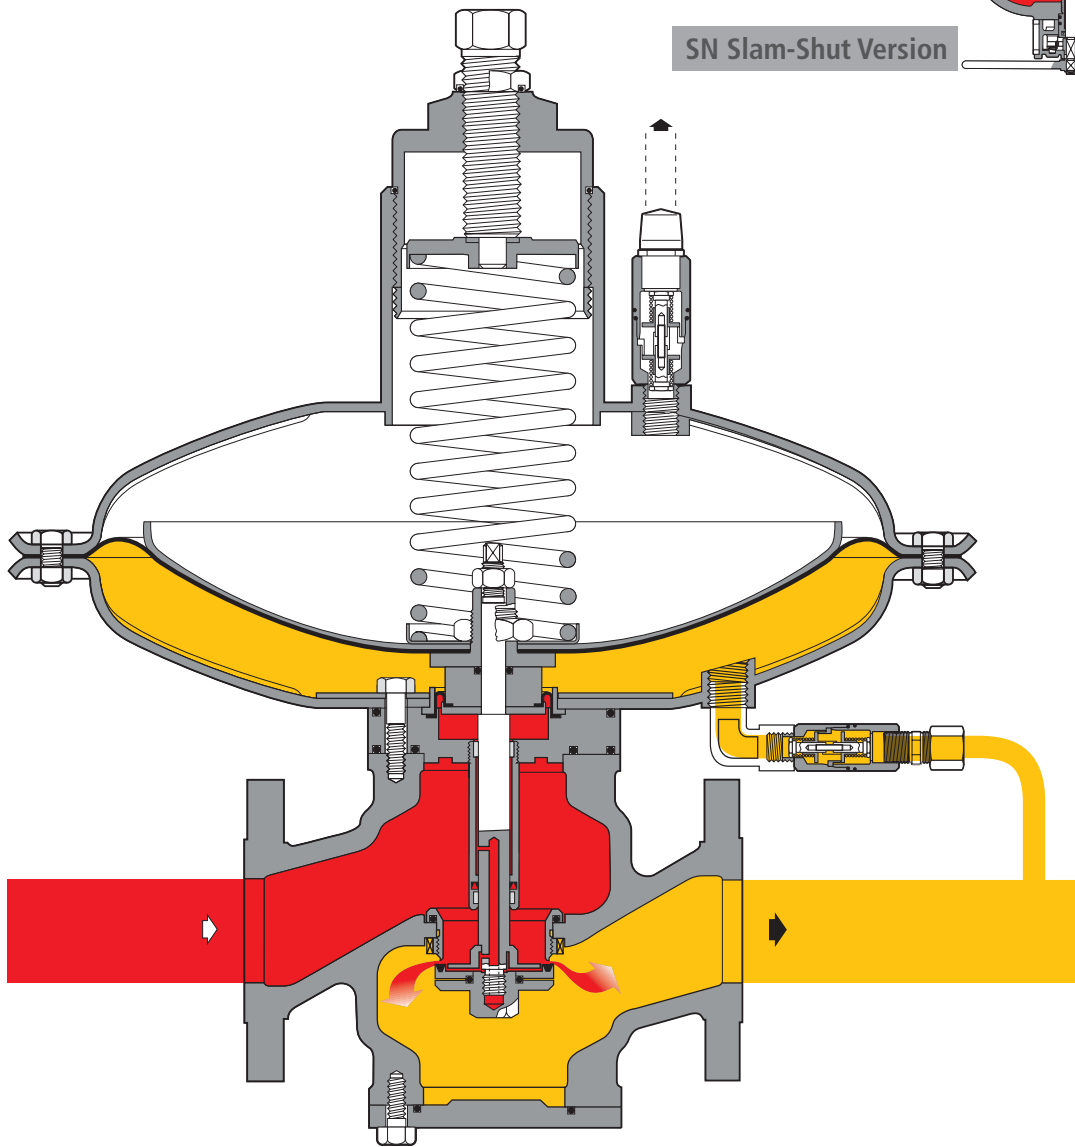

Norval

Pressure Regulator

Distributed By

Meter, Valve & Control
877-566-3837

SN Slam-Shut Version

Standard Version

Inlet Pressure

Outlet Pressure