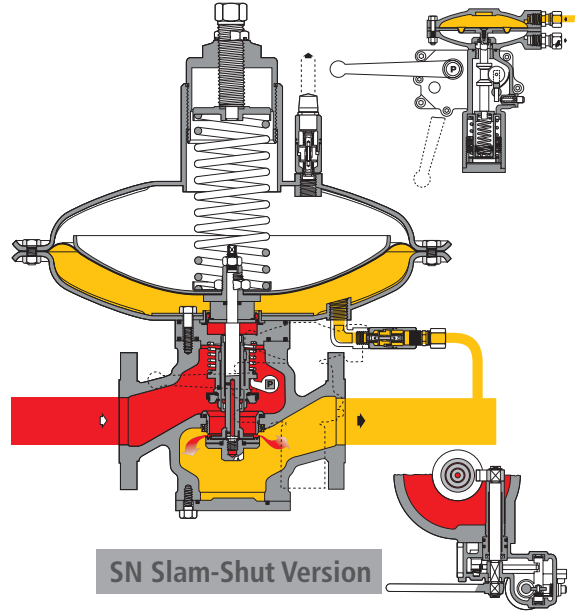

Norval

Pressure Regulator

Distributed By

Meter, Valve & Control
877-566-3837

SN Slam-Shut Version

Standard Version

Inlet Pressure

Outlet Pressure